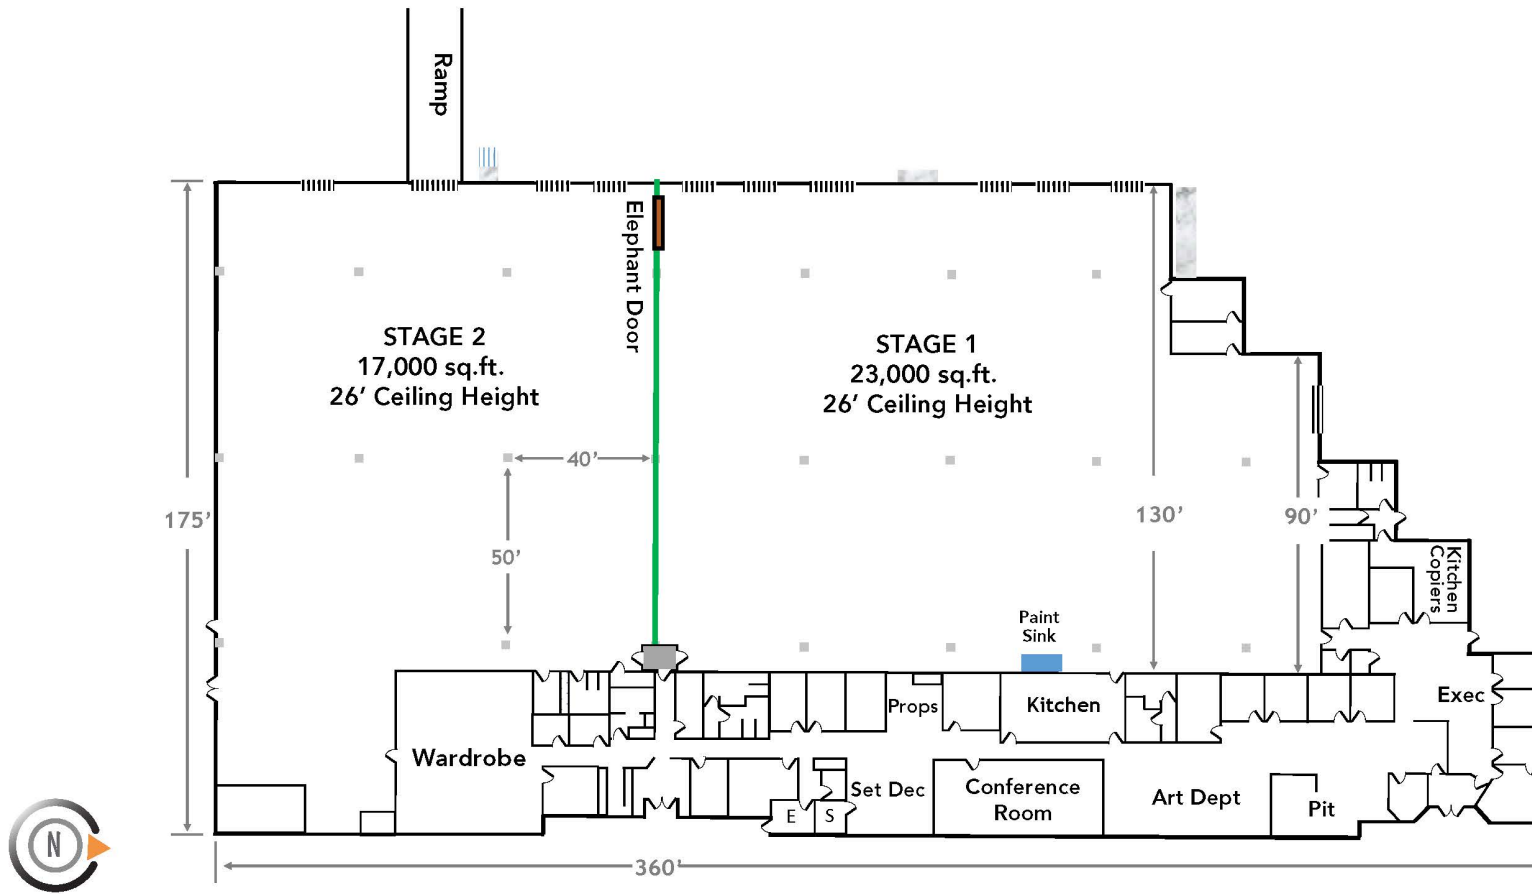

DERWENT STUDIOS

1420-1440 Derwent Way
Delta, BC V3M 6H9

55,300 SQ. FT. TOTAL

- Stage Space: 40,000 sq. ft.
- Column Spacing: 40' x 50'
- Office: 15,300 sq. ft.
- 2 Grade Loading Bay
- 9 Raised Loading Bay
- Power: 500 amp / 600 volts
- Bell & Light System