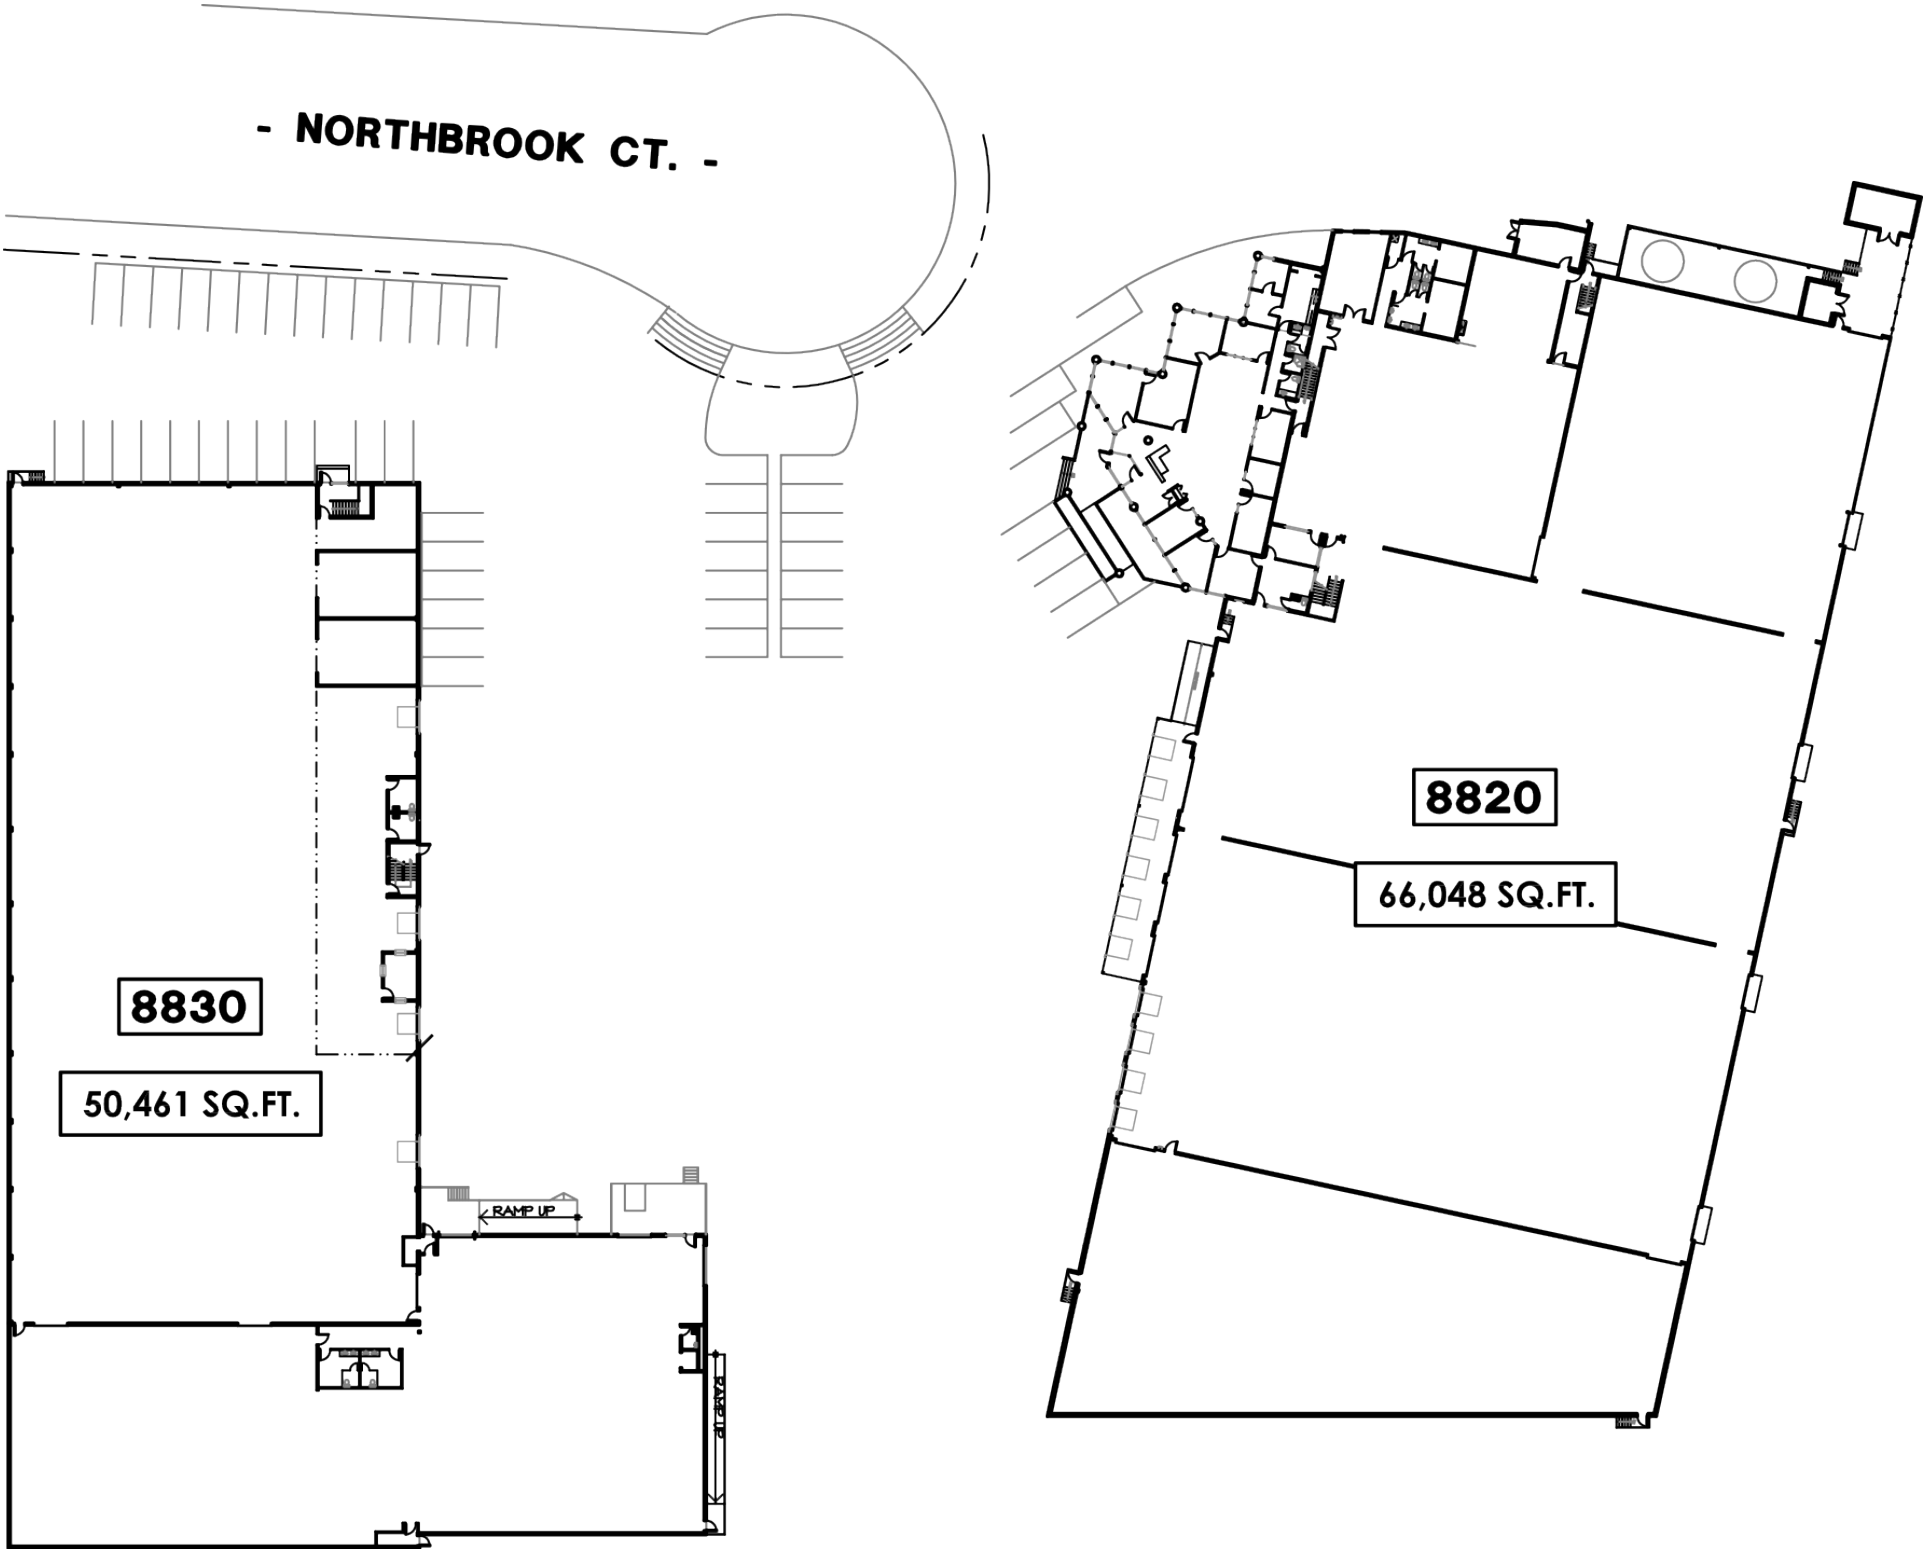

NORTHBROOK STUDIOS

8820-8830 Northbrook Ct.
Burnaby, BC V5J 5J11

120,000 SQ. FT. TOTAL

8820 Stages: 66,048 sq. ft.
8830 Stages: 50,461 sq. ft.
Support Space: 3,491 sq. ft.
29' Clear Height
Ample Parking