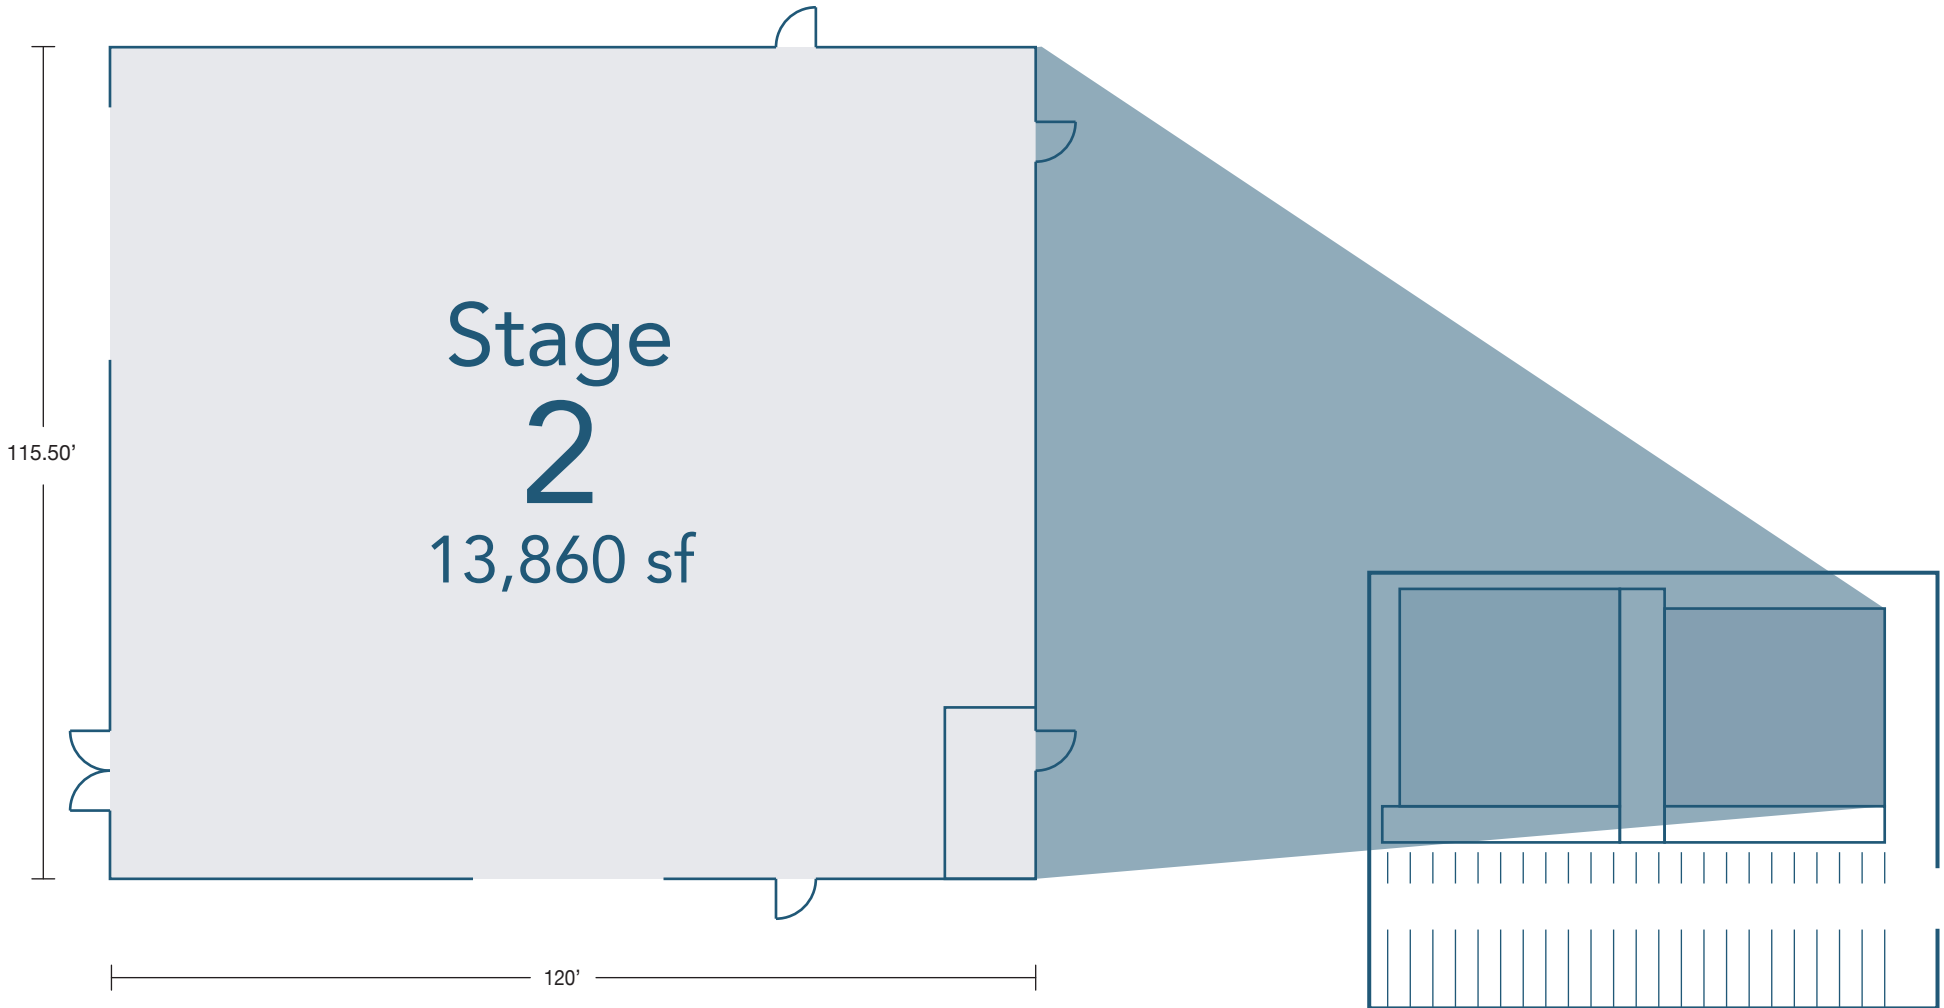

RALEIGH STUDIOS

Raleigh Studios Saticoy

5300 Melrose Avenue
Hollywood, CA
raleighstudios.com
888.960.FILM

SATICOY sound stage 1	STAGE	SQ. FT.	DIMENSIONS	HEIGHT Ft	FLOOR	DOOR (W x H)	POWER	AC
	1	14,400	120' x 120'	35'	Raised Wood Floor	19' 7" x 14' 6"	16,800 amps	60 tons

SATICOY sound stage 2	STAGE	SQ. FT.	DIMENSIONS	HEIGHT Ft	FLOOR	DOOR (W x H)	POWER	AC
	2	13,860	115.50' x 120'	39'	Raised Wood Floor	19' x 14'	21,600 amps	130 tons

While the information contained herein is believed to be accurate it is not guaranteed. 1433-19-2