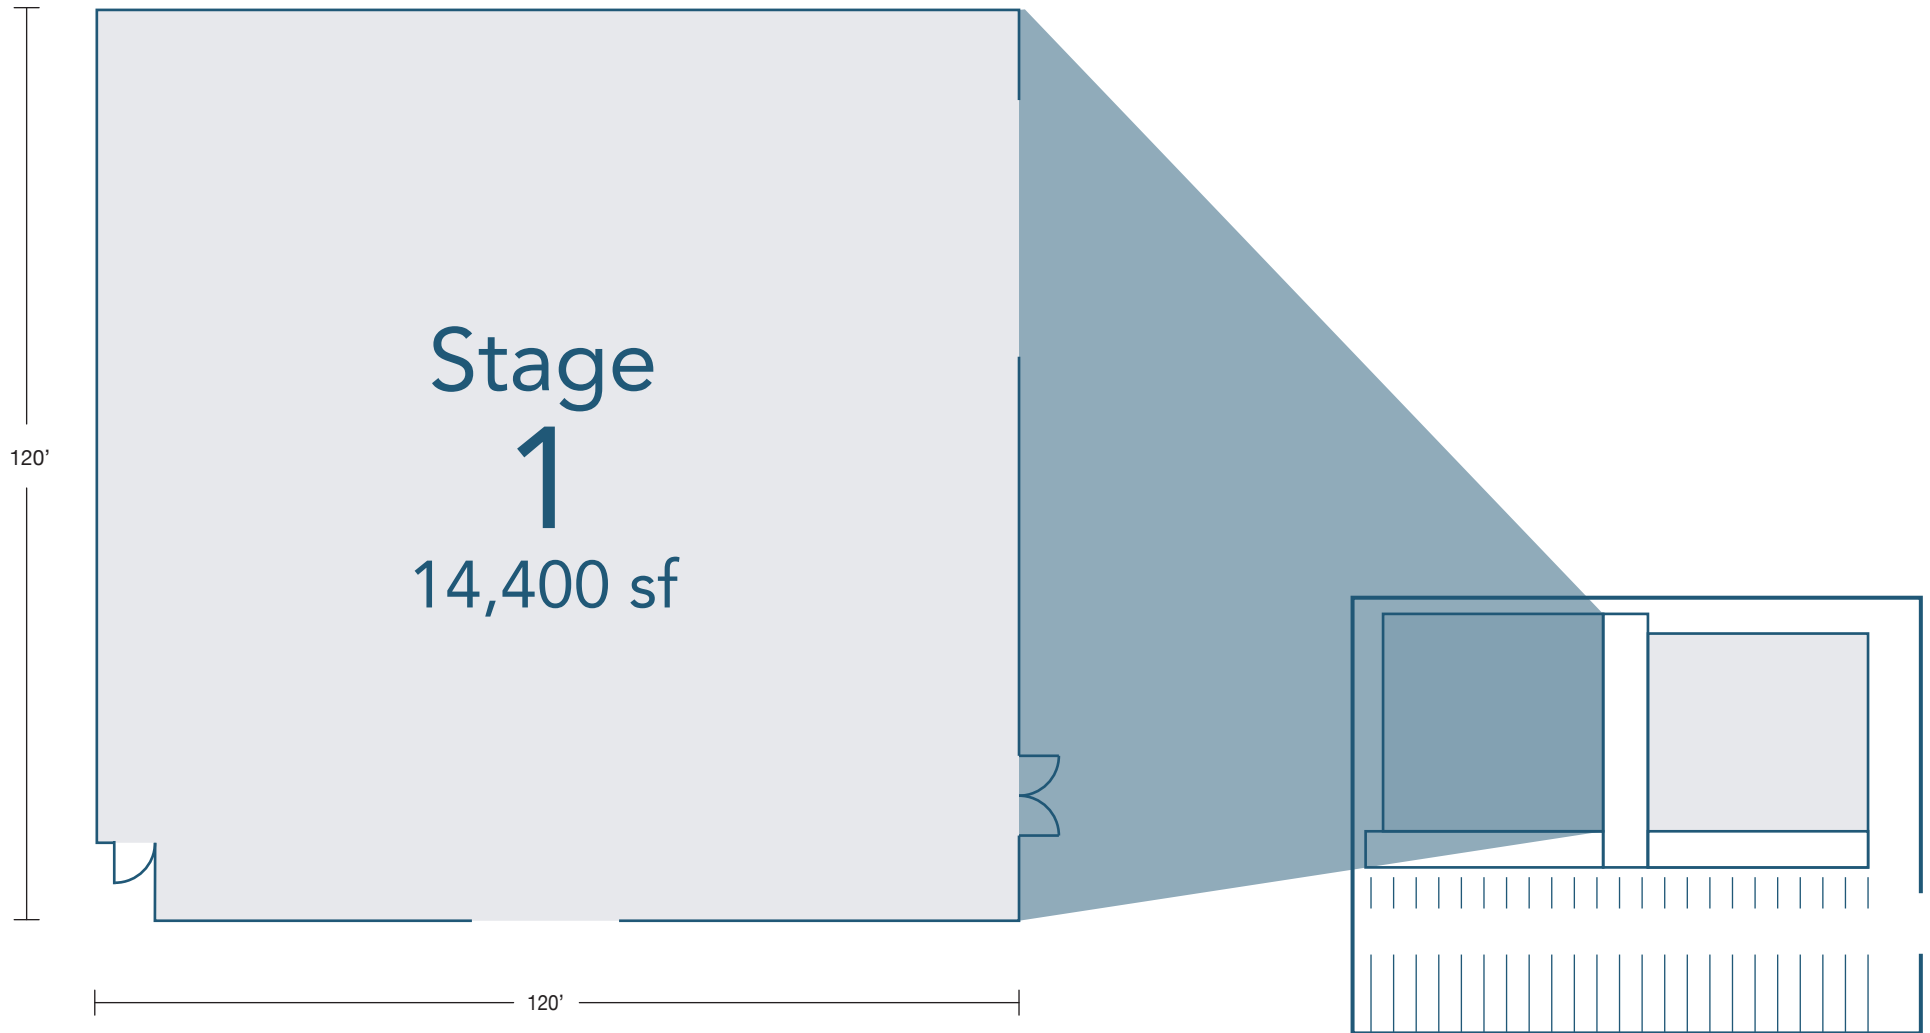

RALEIGH STUDIOS

Raleigh Studios Saticoy

5300 Melrose Avenue
Hollywood, CA
raleighstudios.com
888.960.FILM

SATICOY sound stage 1	STAGE	SQ. FT.	DIMENSIONS	HEIGHT Ft	FLOOR	DOOR (W x H)	POWER	AC
	1	14,400	120' x 120'	35'	Raised Wood Floor	19' 7" x 14' 6"	16,800 amps	60 tons

SATICOY sound stage 2	STAGE	SQ. FT.	DIMENSIONS	HEIGHT Ft	FLOOR	DOOR (W x H)	POWER	AC
	2	13,860	115.50' x 120'	39'	Raised Wood Floor	19' x 14'	21,600 amps	130 tons

While the information contained herein is believed to be accurate it is not guaranteed. 1433-19-2