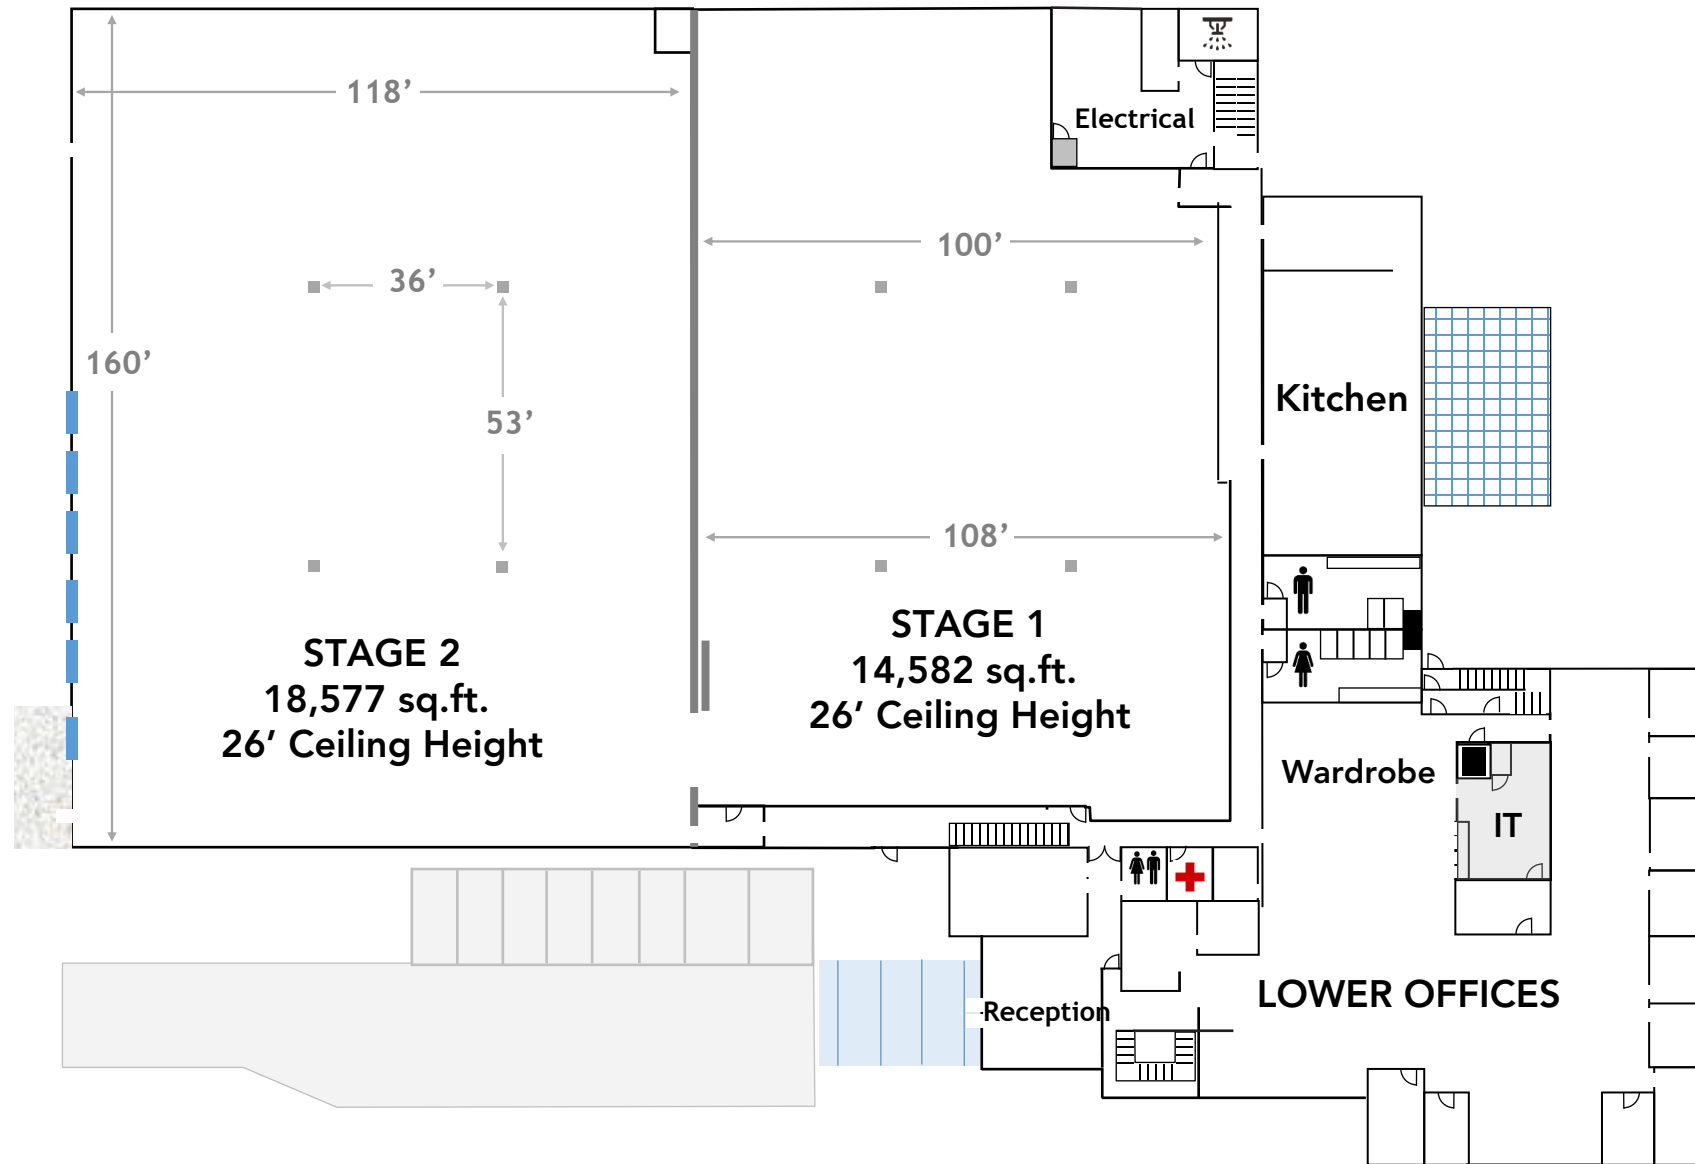

# JACOBSON STUDIOS

12111 Jacobson Way  
Richmond, BC V6W 1L5

**62,189 SQ. FT. TOTAL**

Stage Space: 33,159 sq. ft.  
Offices: 25,429 sq. ft.  
5 Dock Loading Bays  
Power: 2,100 amps @120/208  
per stage  
Bell & Light System