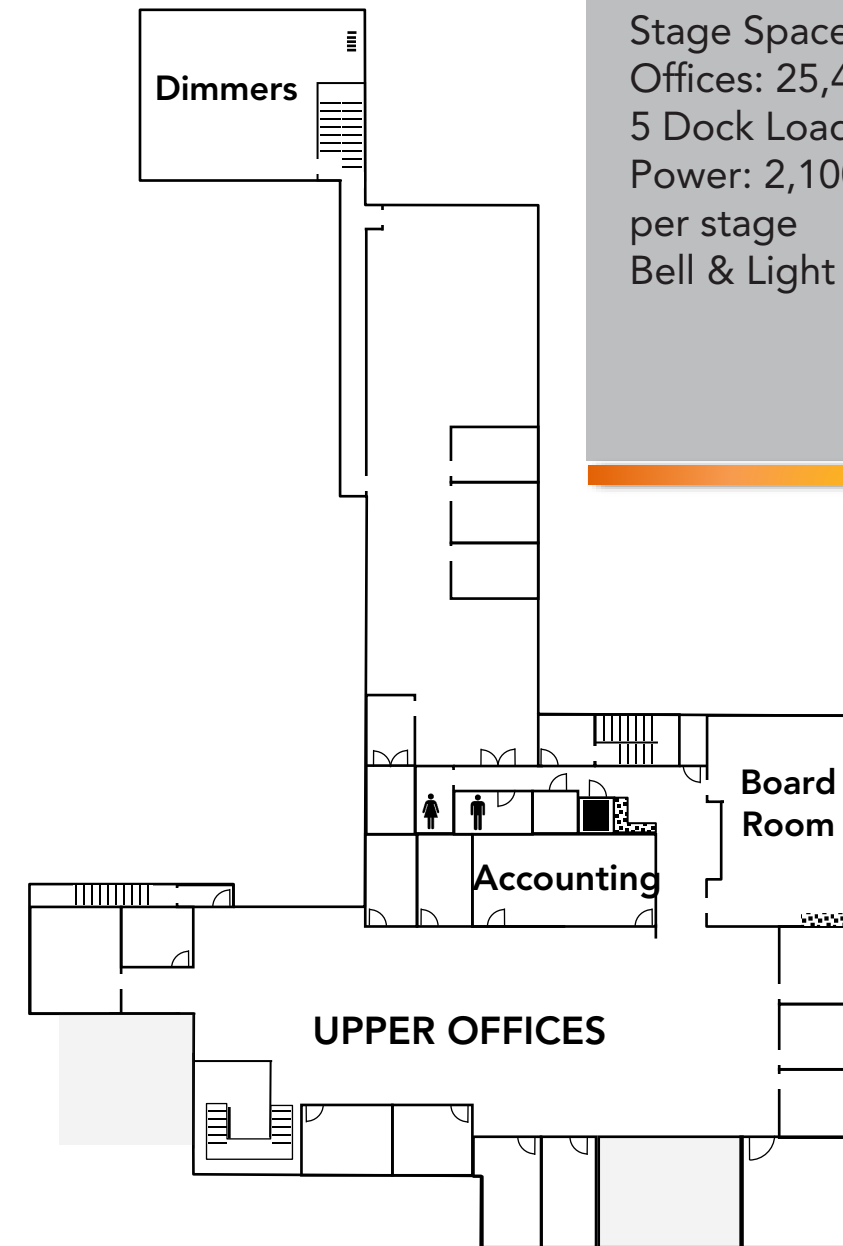

# JACOBSON STUDIOS

12111 Jacobson Way  
Richmond, BC V6W 1L5

**62,189 SQ. FT. TOTAL**

Stage Space: 33,159 sq. ft.  
Offices: 25,429 sq. ft.  
5 Dock Loading Bays  
Power: 2,100 amps @120/208  
per stage  
Bell & Light System