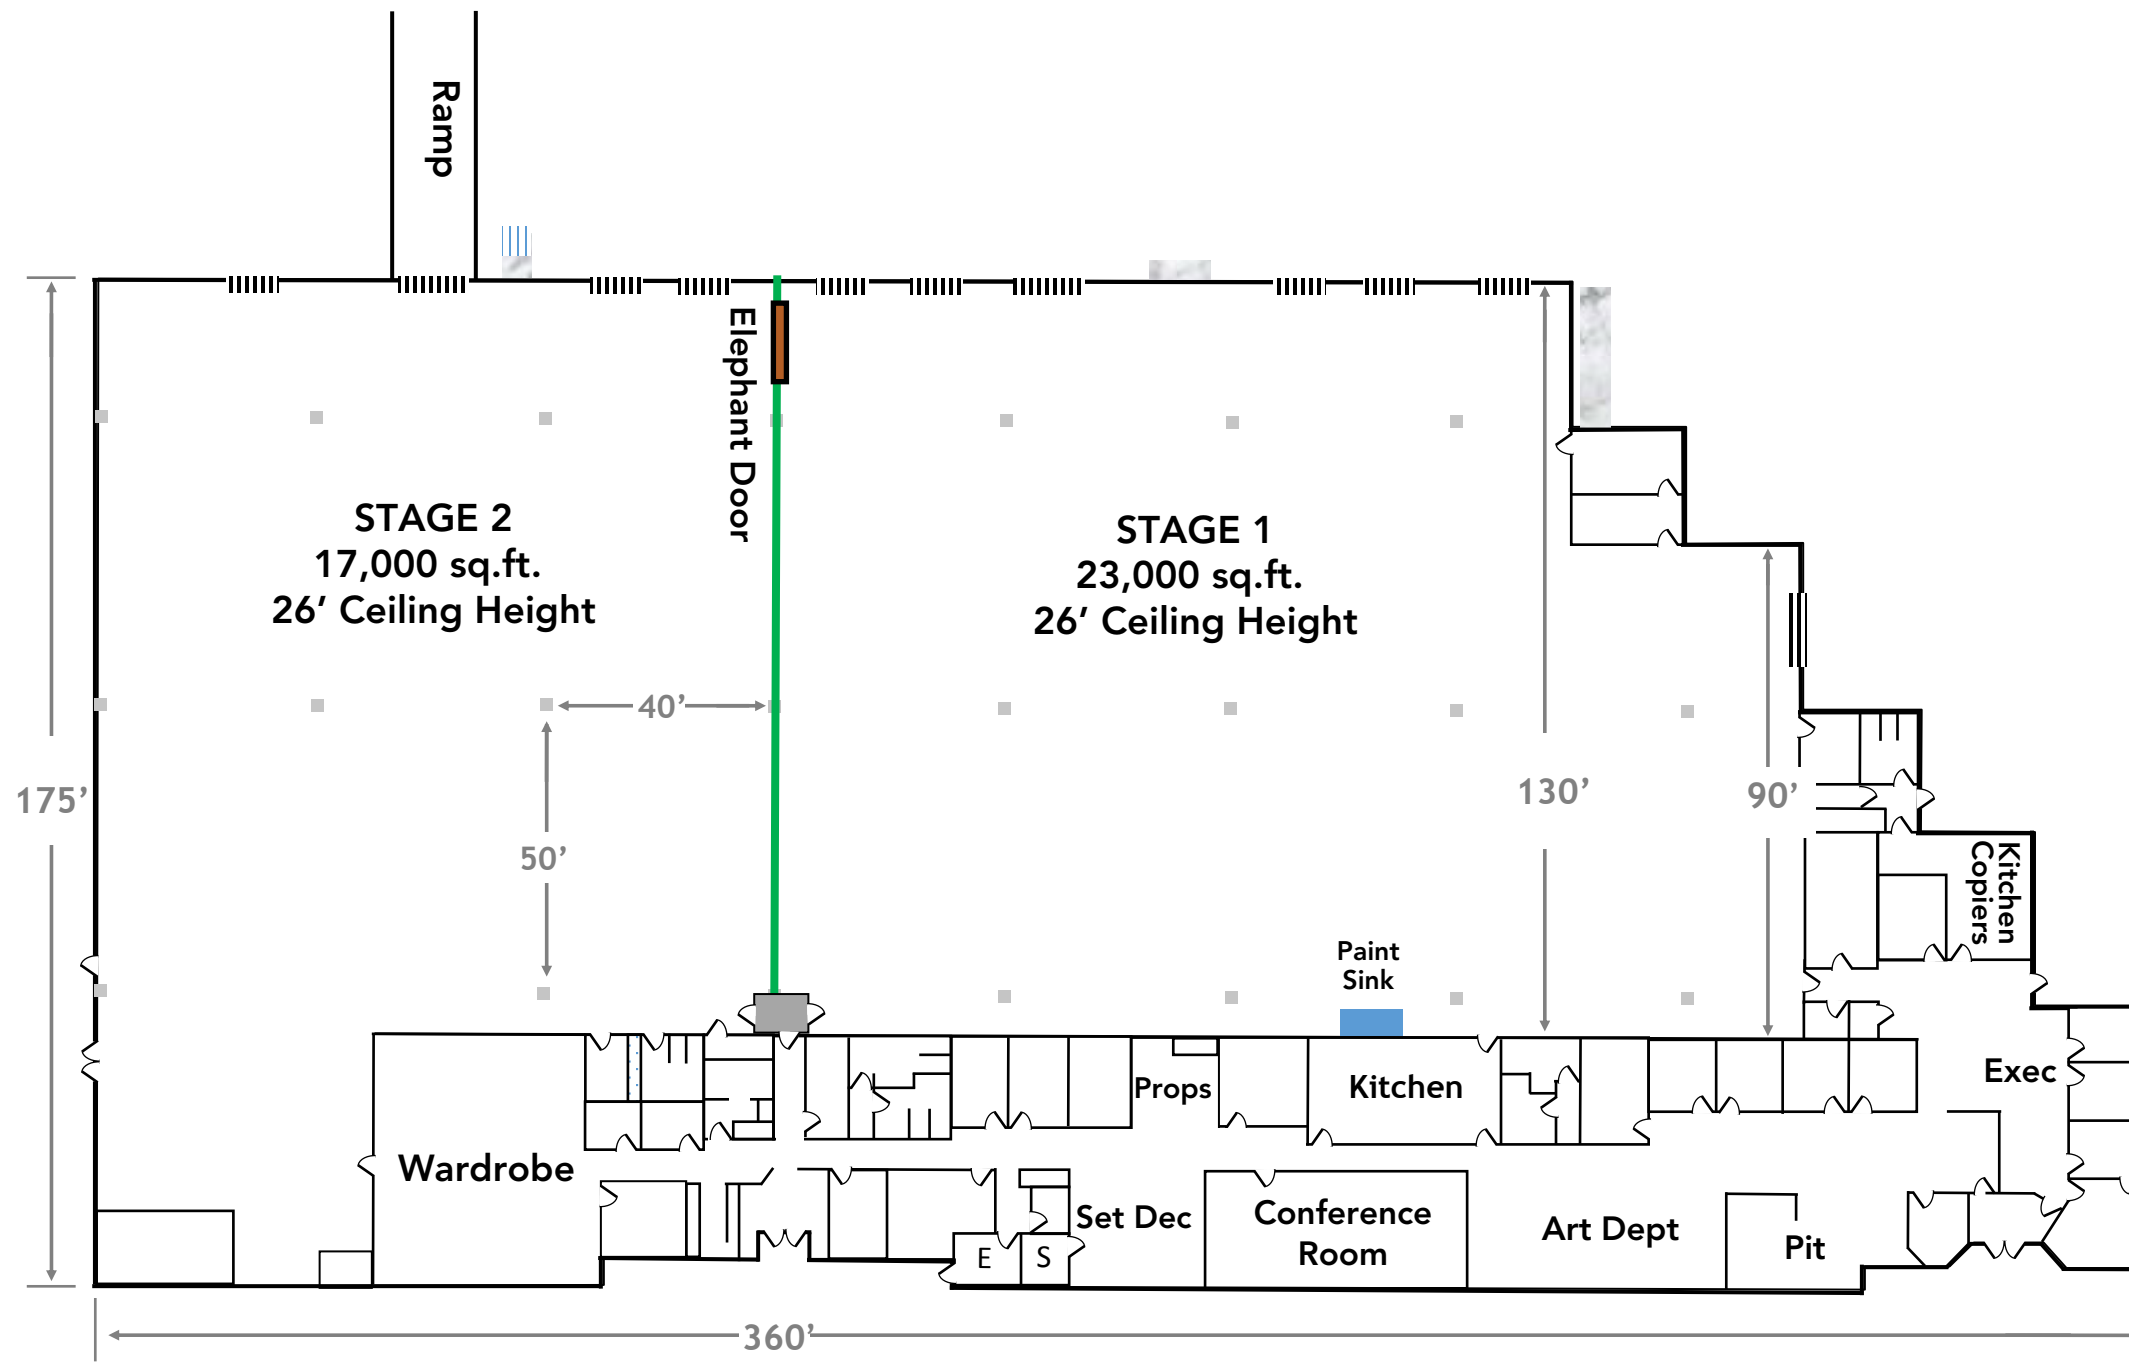

DERWENT STUDIOS

1420-1440 Derwent Way
Delta, BC V3M 6H9

55,300 SQ. FT. TOTAL

Stage Space: 40,000 sq. ft.
Column Spacing: 40' x 50'
Office: 15,300 sq. ft.
2 Grade Loading Bay
9 Raised Loading Bay
Power: 500 amp / 600 volts
Bell & Light System