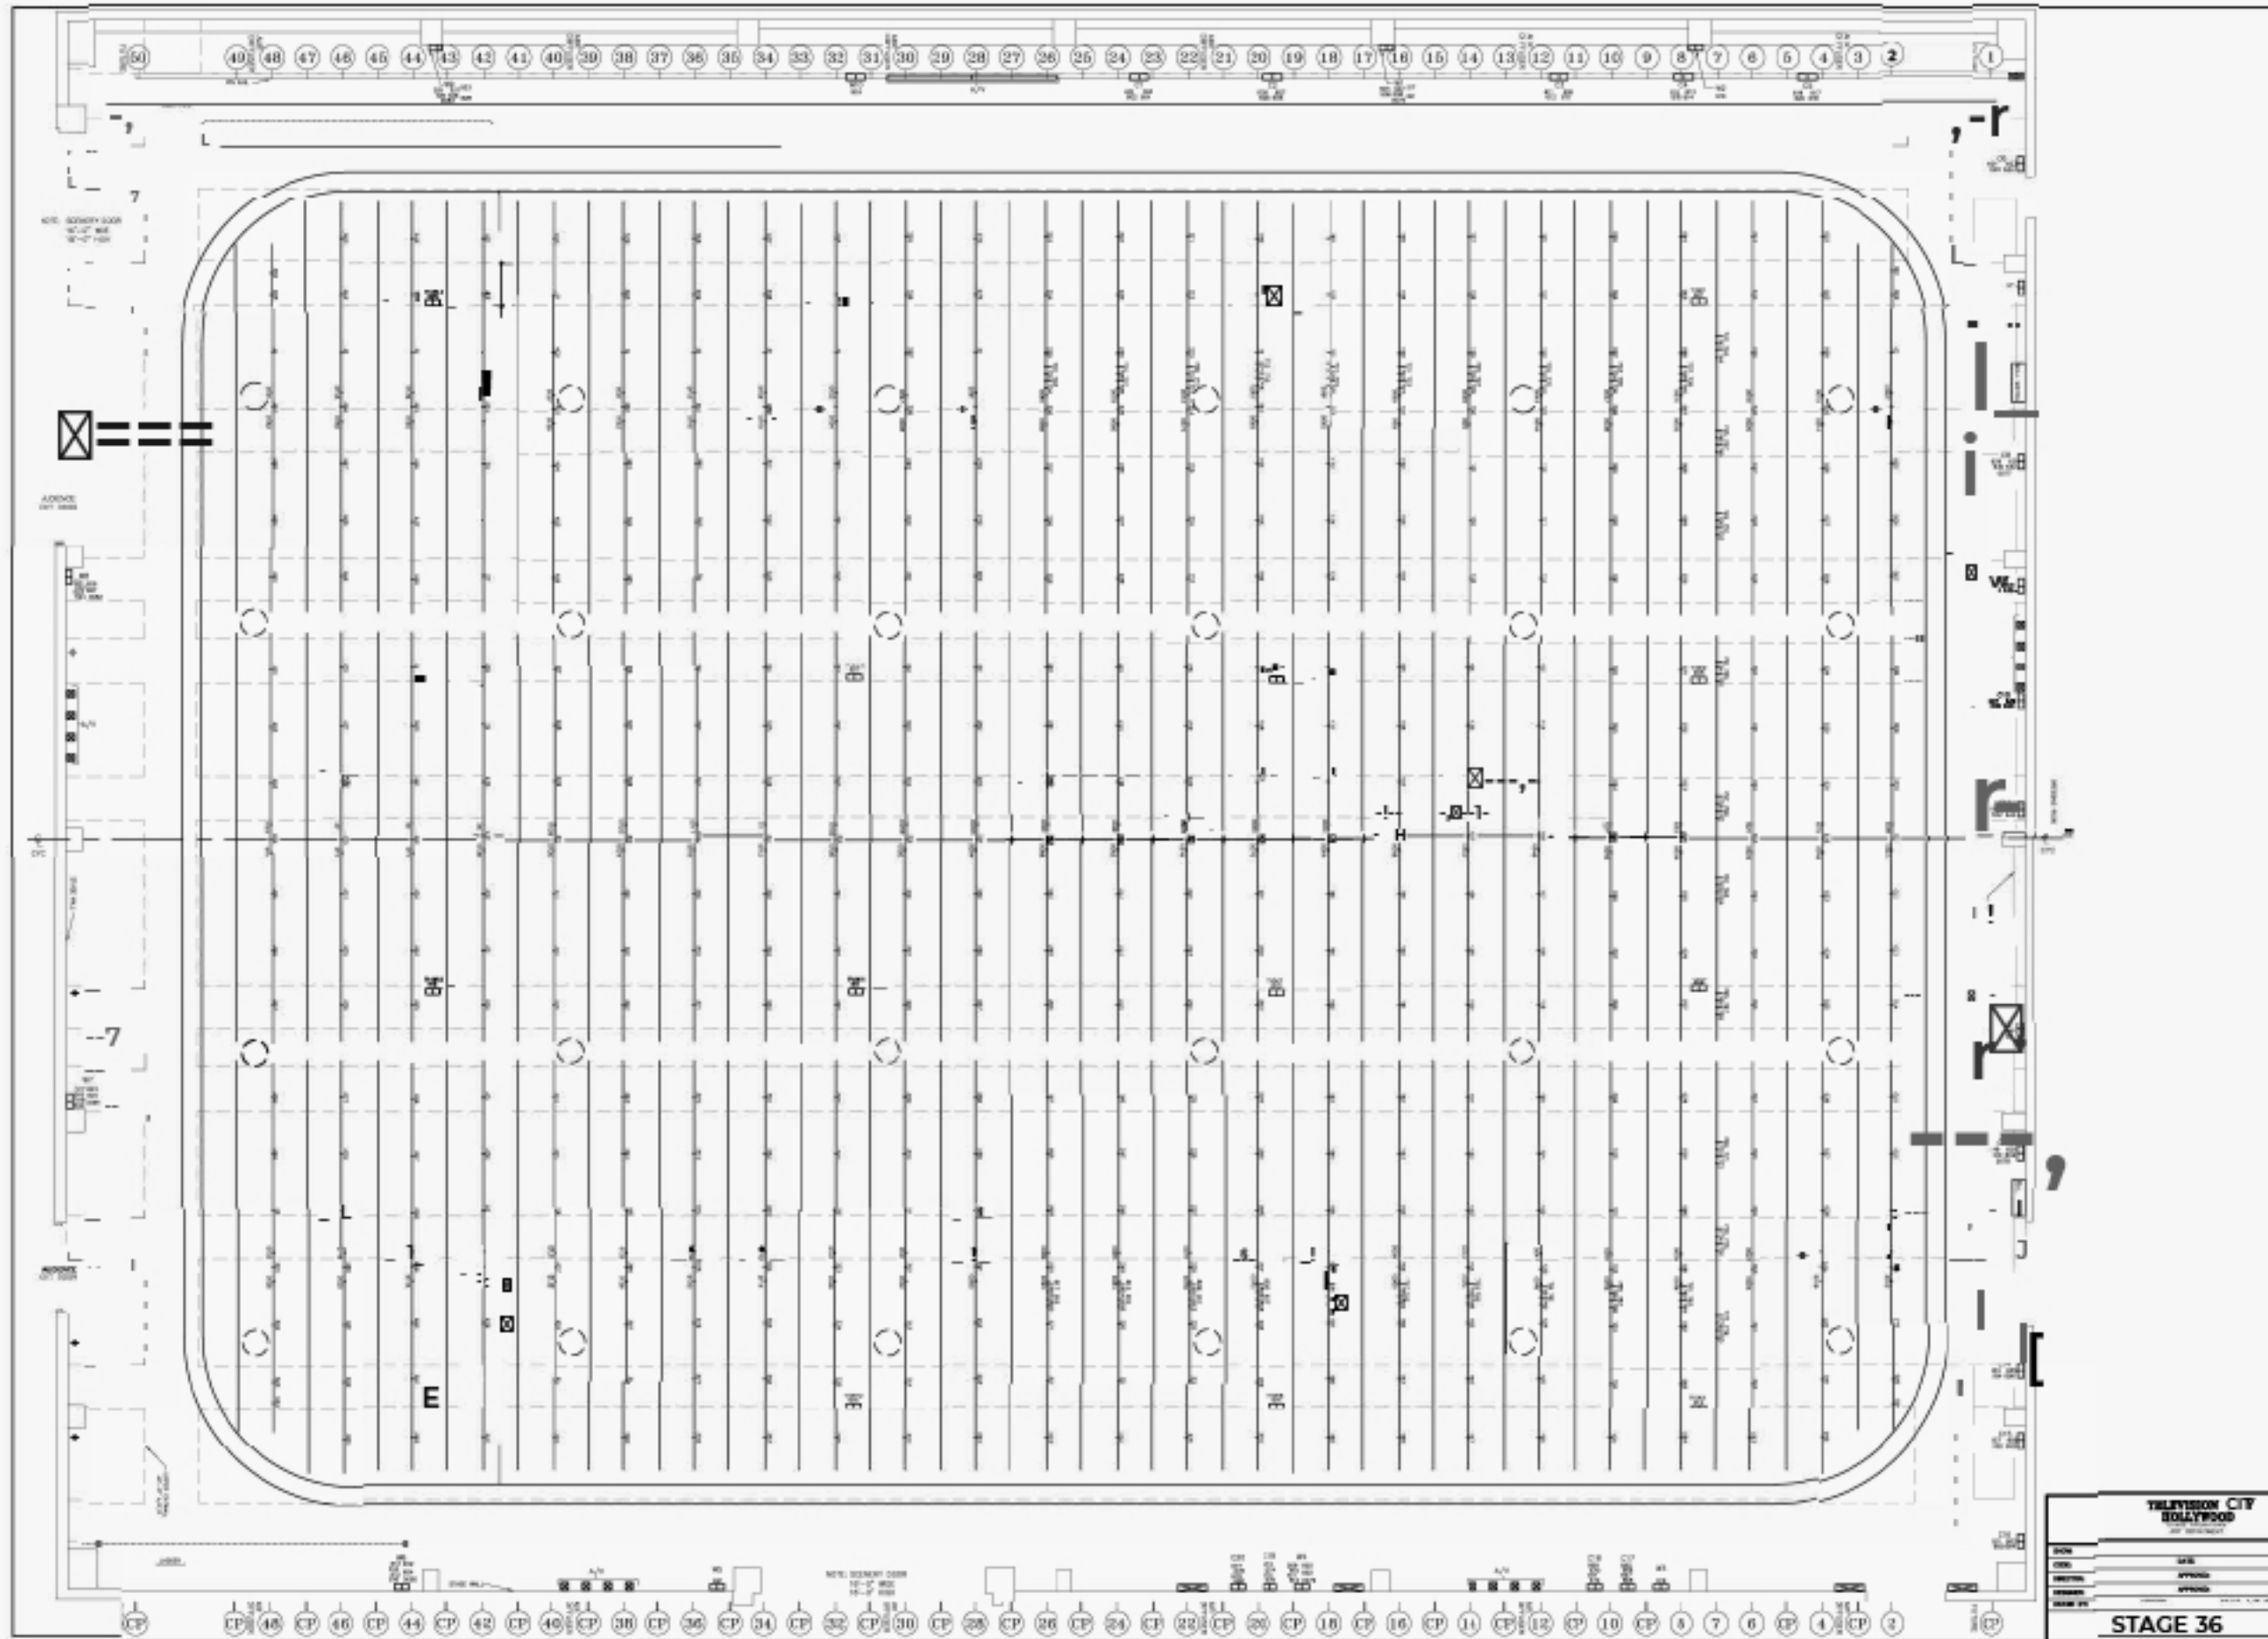

STAGE 31

STAGE 33

STAGE
36

STAGE 41

STAGE 43

STAGE
46

TELEVISION CITY HOLLYWOOD	
DATE	01/15/2014
SCALE	1/8" = 1'-0"
PROJECT	STAGE 46
DESIGNER	TELEVISION CITY HOLLYWOOD
STAGE 46	

STAGE
56

TELEVISIONITY HOLLYWOOD	
DATE	11/11/11
DESIGNER	JOHN J. MURPHY
CLIENT	TELEVISIONITY
PROJECT	STAGE 56
STAGE 56	