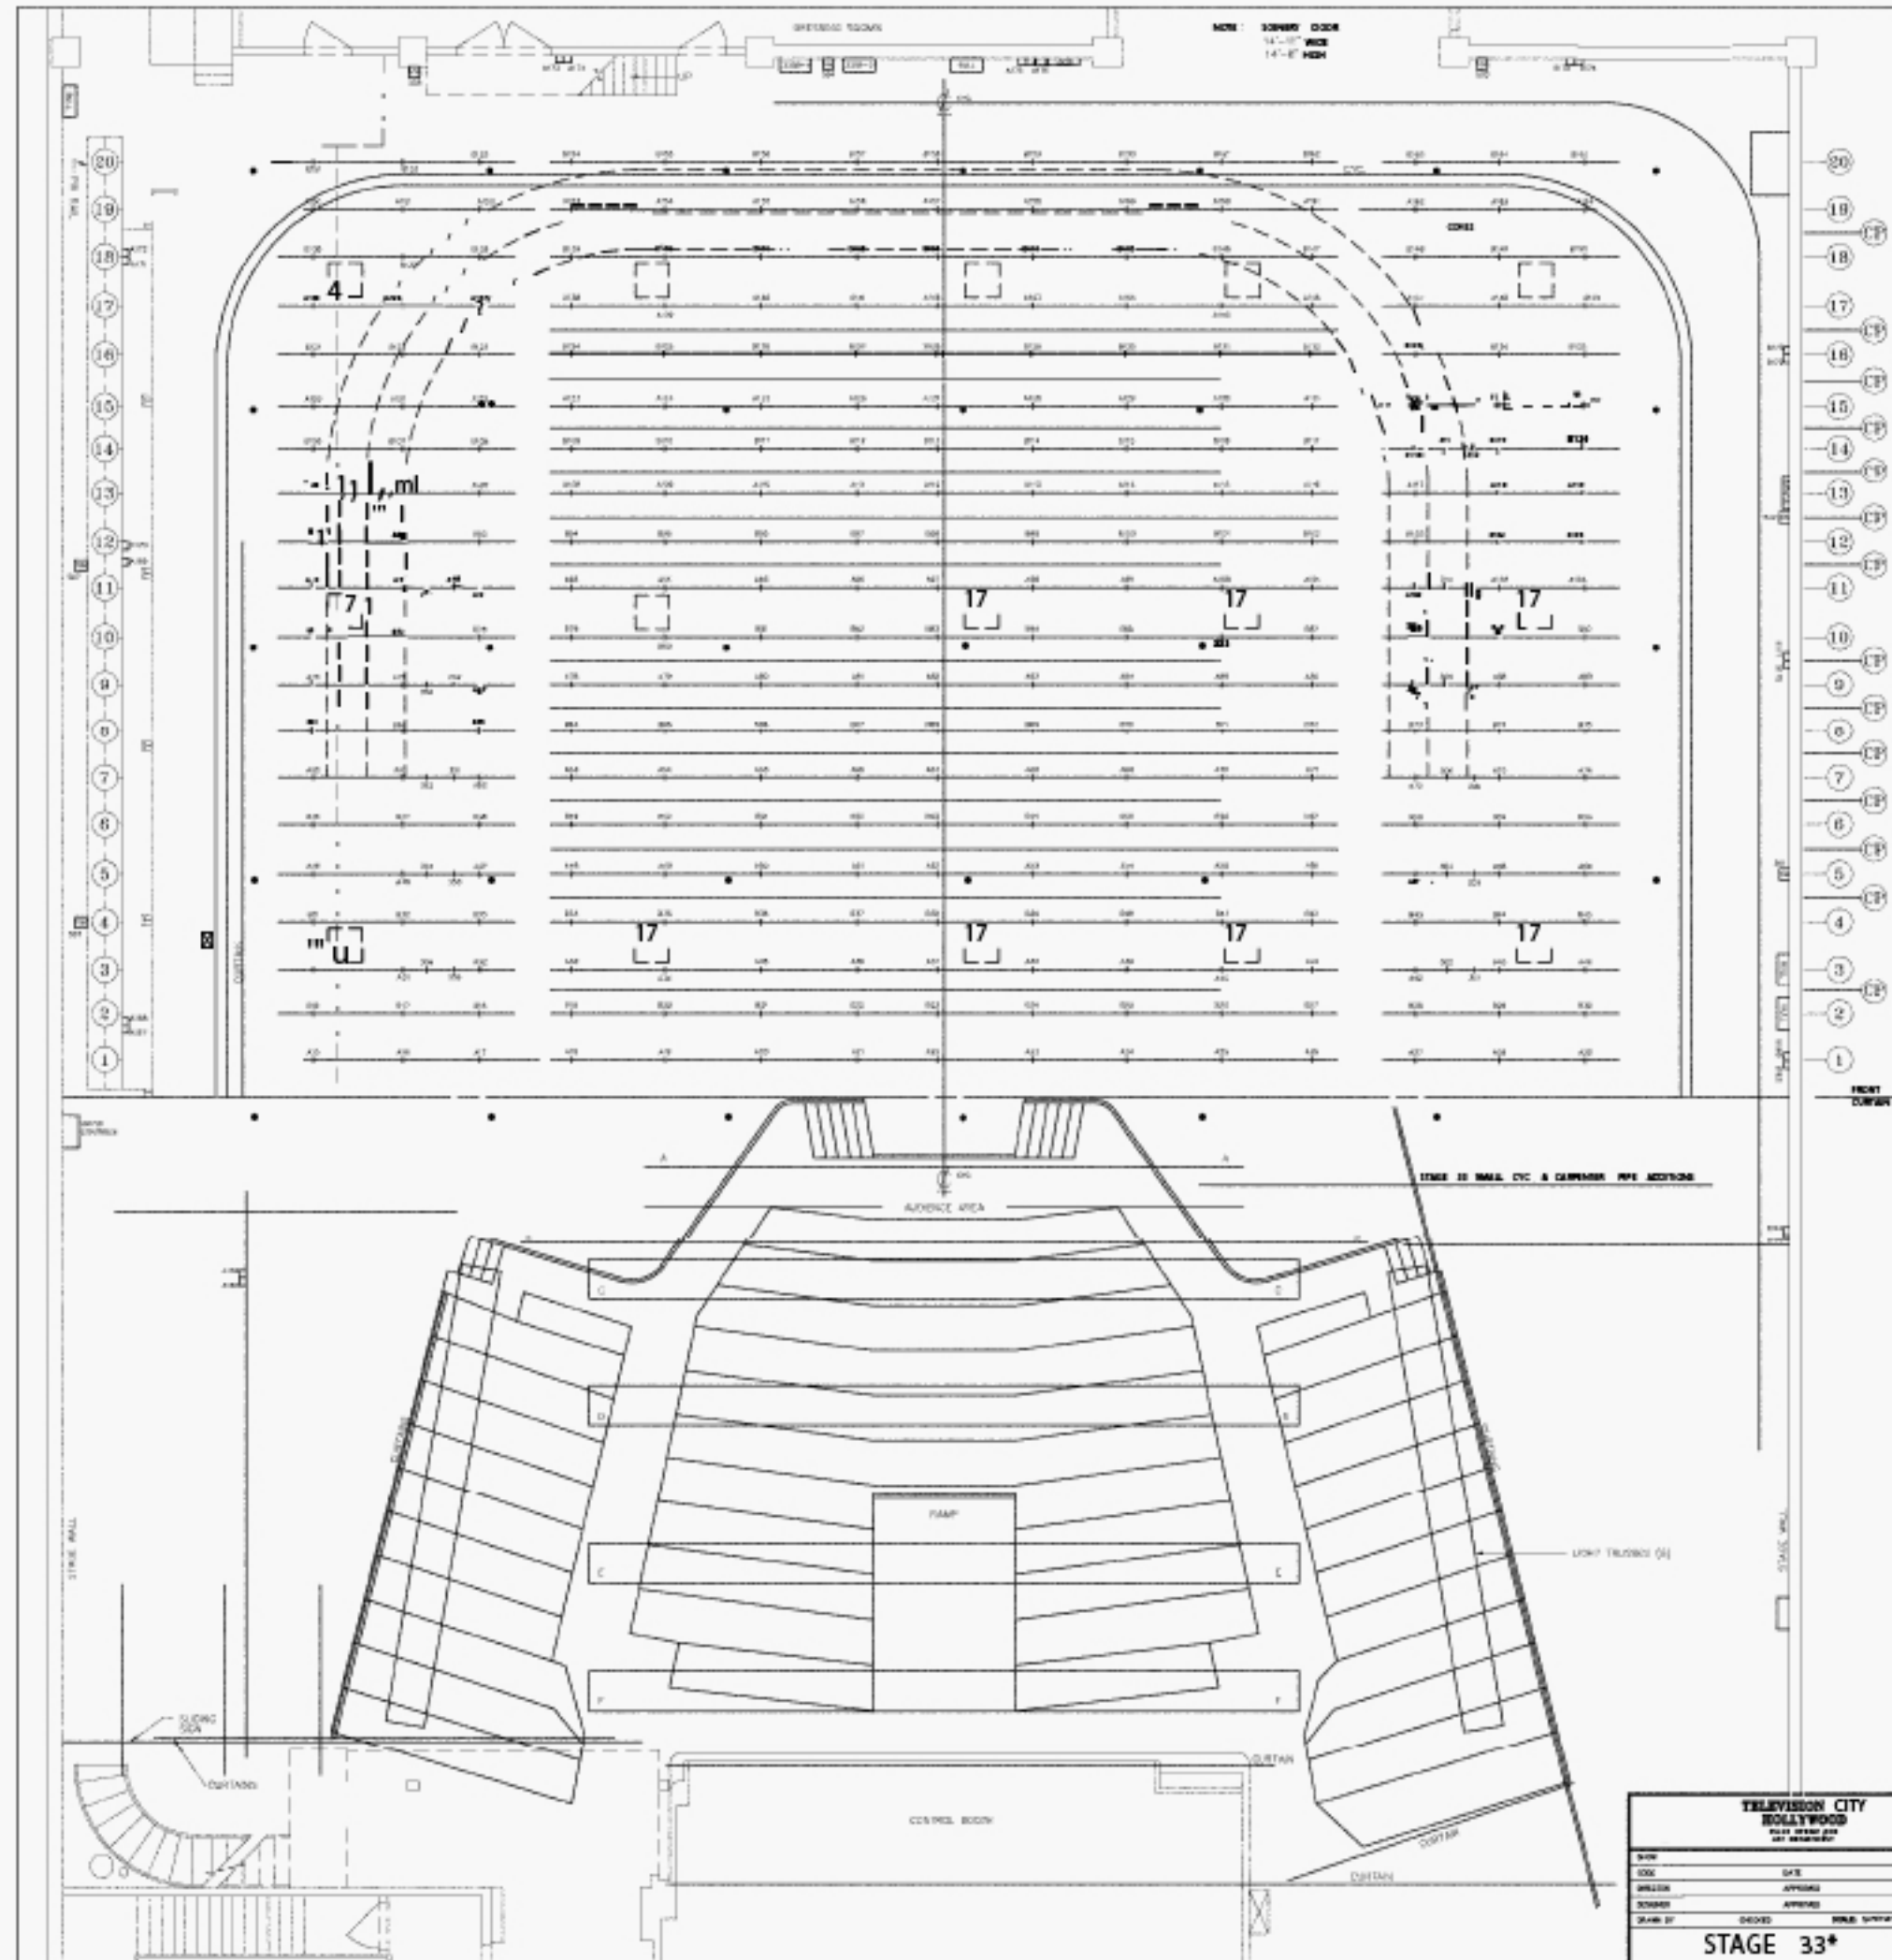

STAGE 31

STAGE 33

STAGE
36

STAGE 41

STAGE 43

STAGE
46

TELEVISION CITY HOLLYWOOD	
DATE	01/15/2014
SCALE	1/8" = 1'-0"
PROJECT	STAGE 46
DESIGNER	TELEVISION CITY HOLLYWOOD
STAGE 46	

STAGE
56

TELEVISIONITY HOLLYWOOD	
DATE	11/11/11
DESIGNER	JOHN J. MURPHY
CLIENT	TELEVISIONITY
PROJECT	STAGE 56
STAGE 56	