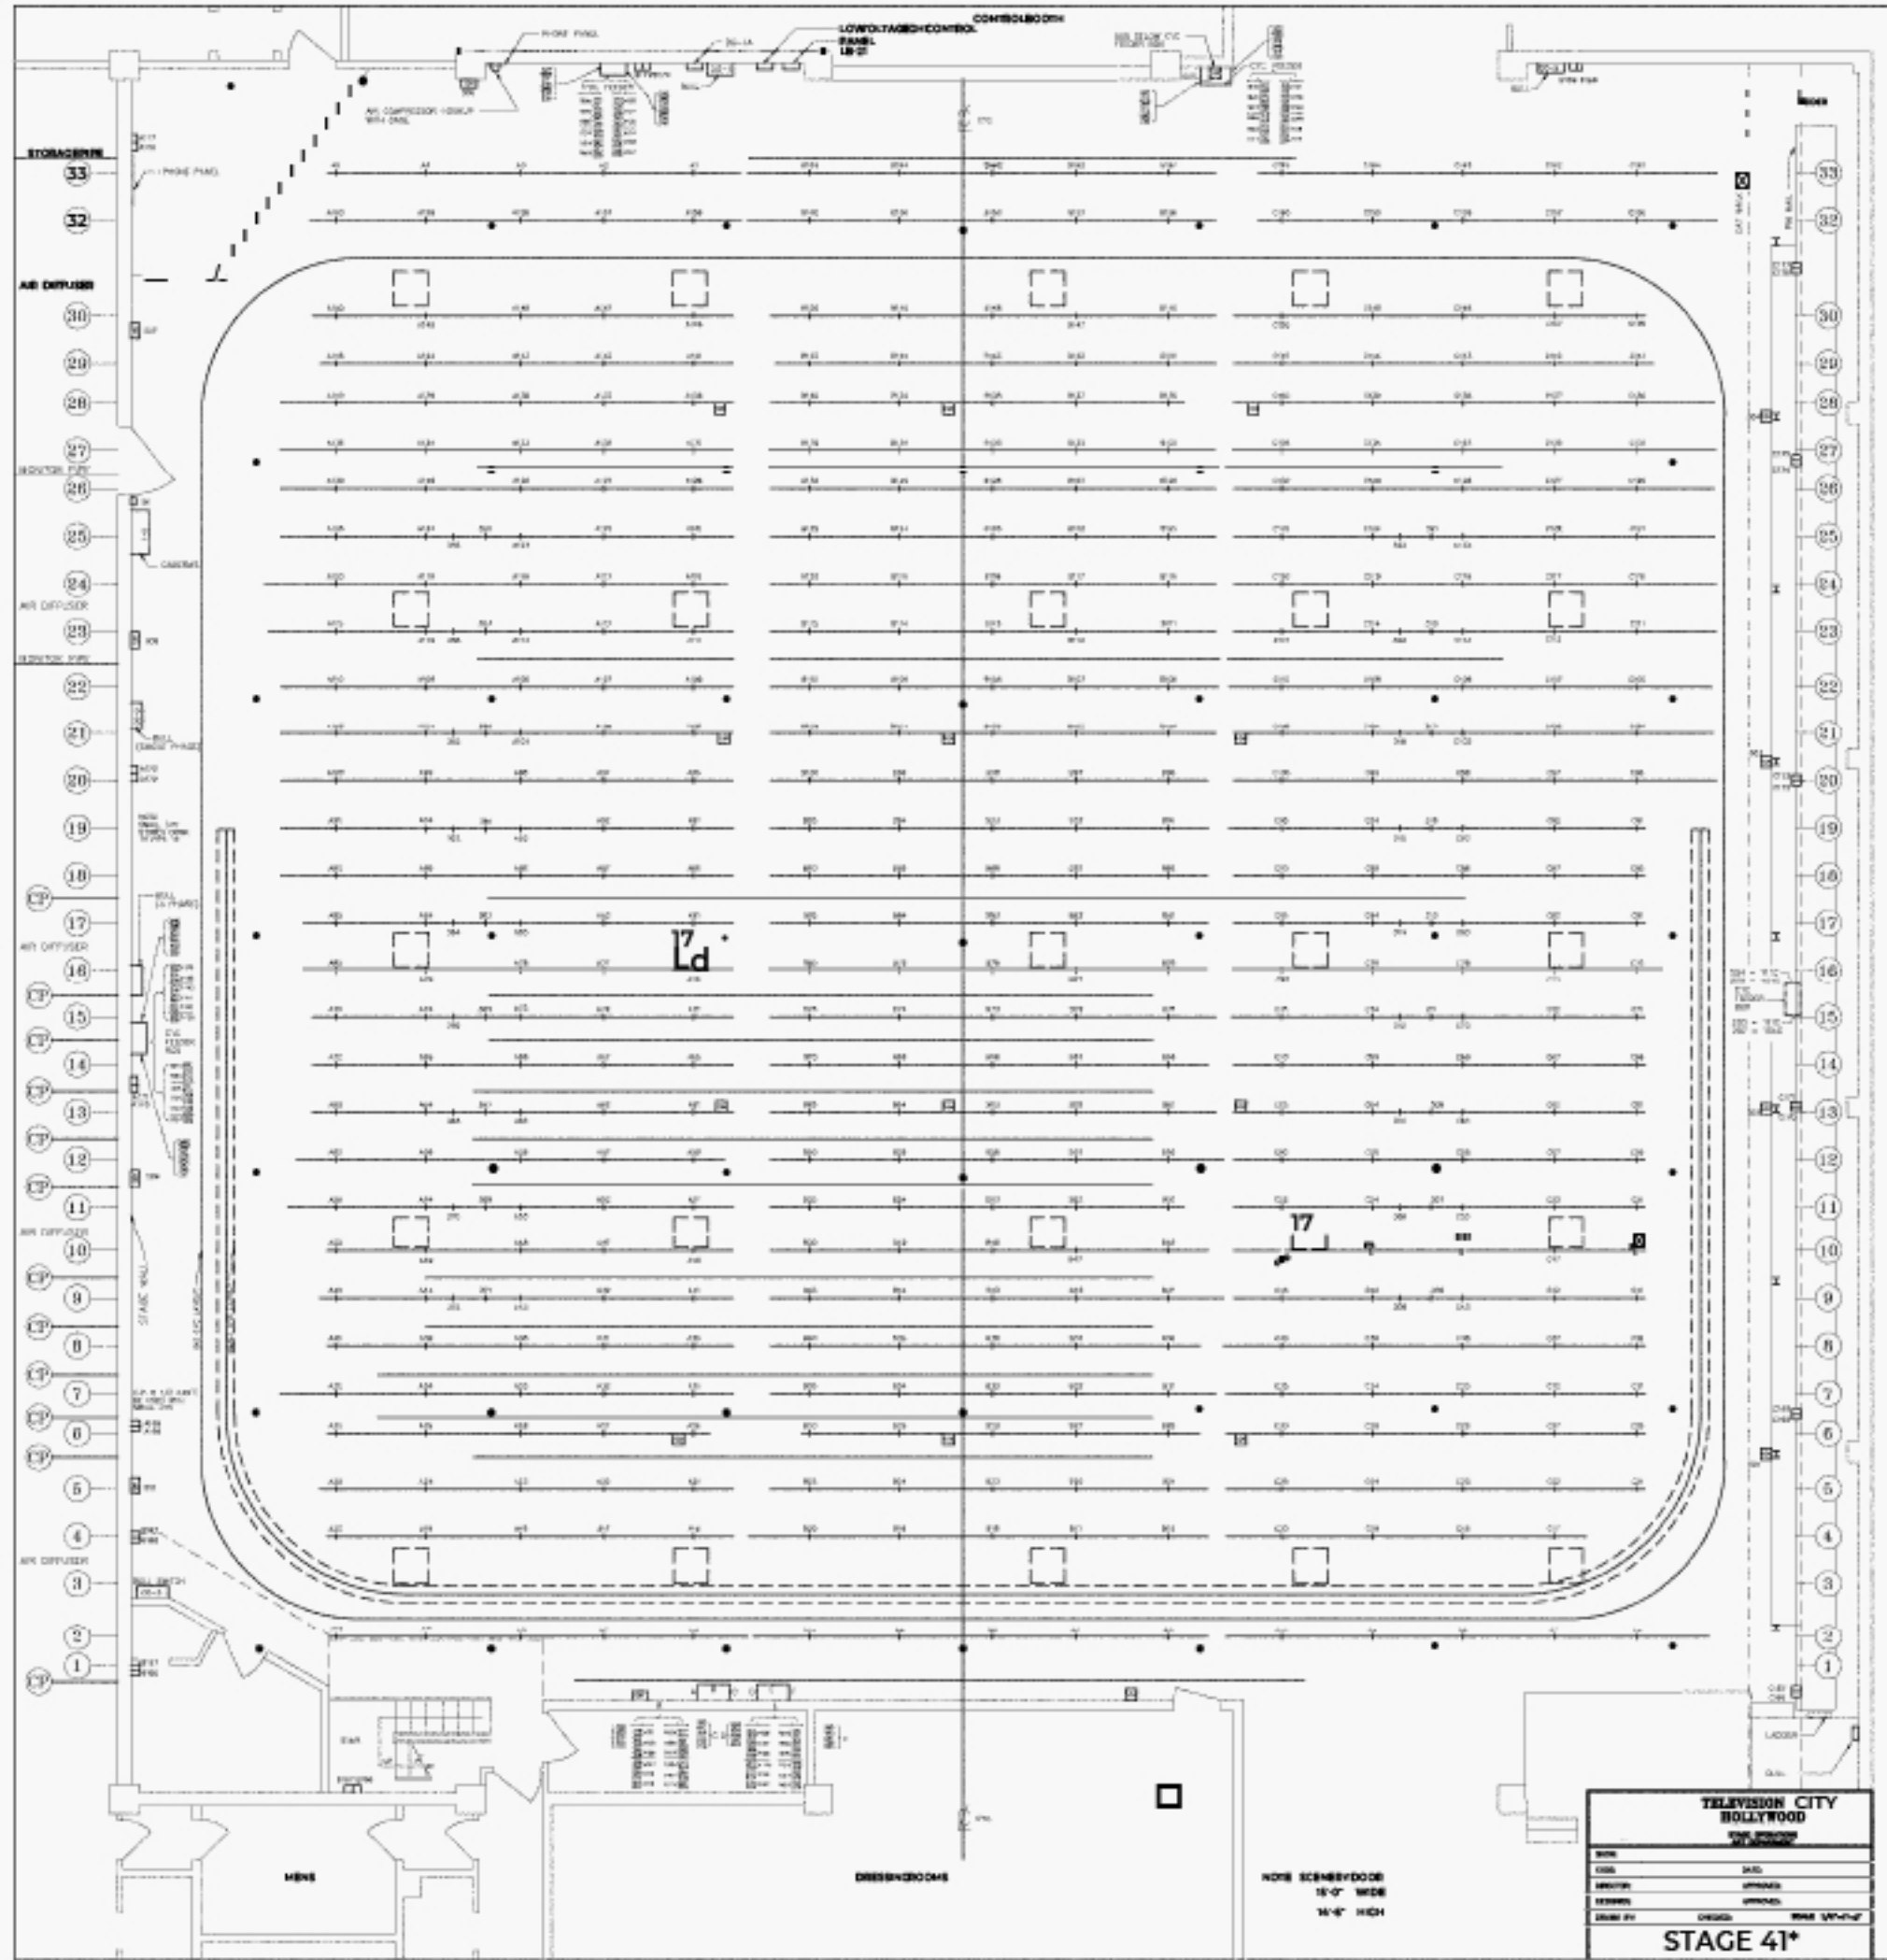

STAGE 31

STAGE 33

STAGE
36

STAGE 41

STAGE 43

STAGE
46

TELEVISION CITY HOLLYWOOD	
DATE	01/15/2014
SCALE	1/8" = 1'-0"
PROJECT	STAGE 46
DESIGNER	TELEVISION CITY HOLLYWOOD
STAGE 46	

STAGE
56

TELEVISIONITY HOLLYWOOD	
DATE	11/11/11
DESIGNER	JOHN J. MURPHY
CLIENT	TELEVISIONITY
PROJECT	STAGE 56
STAGE 56	