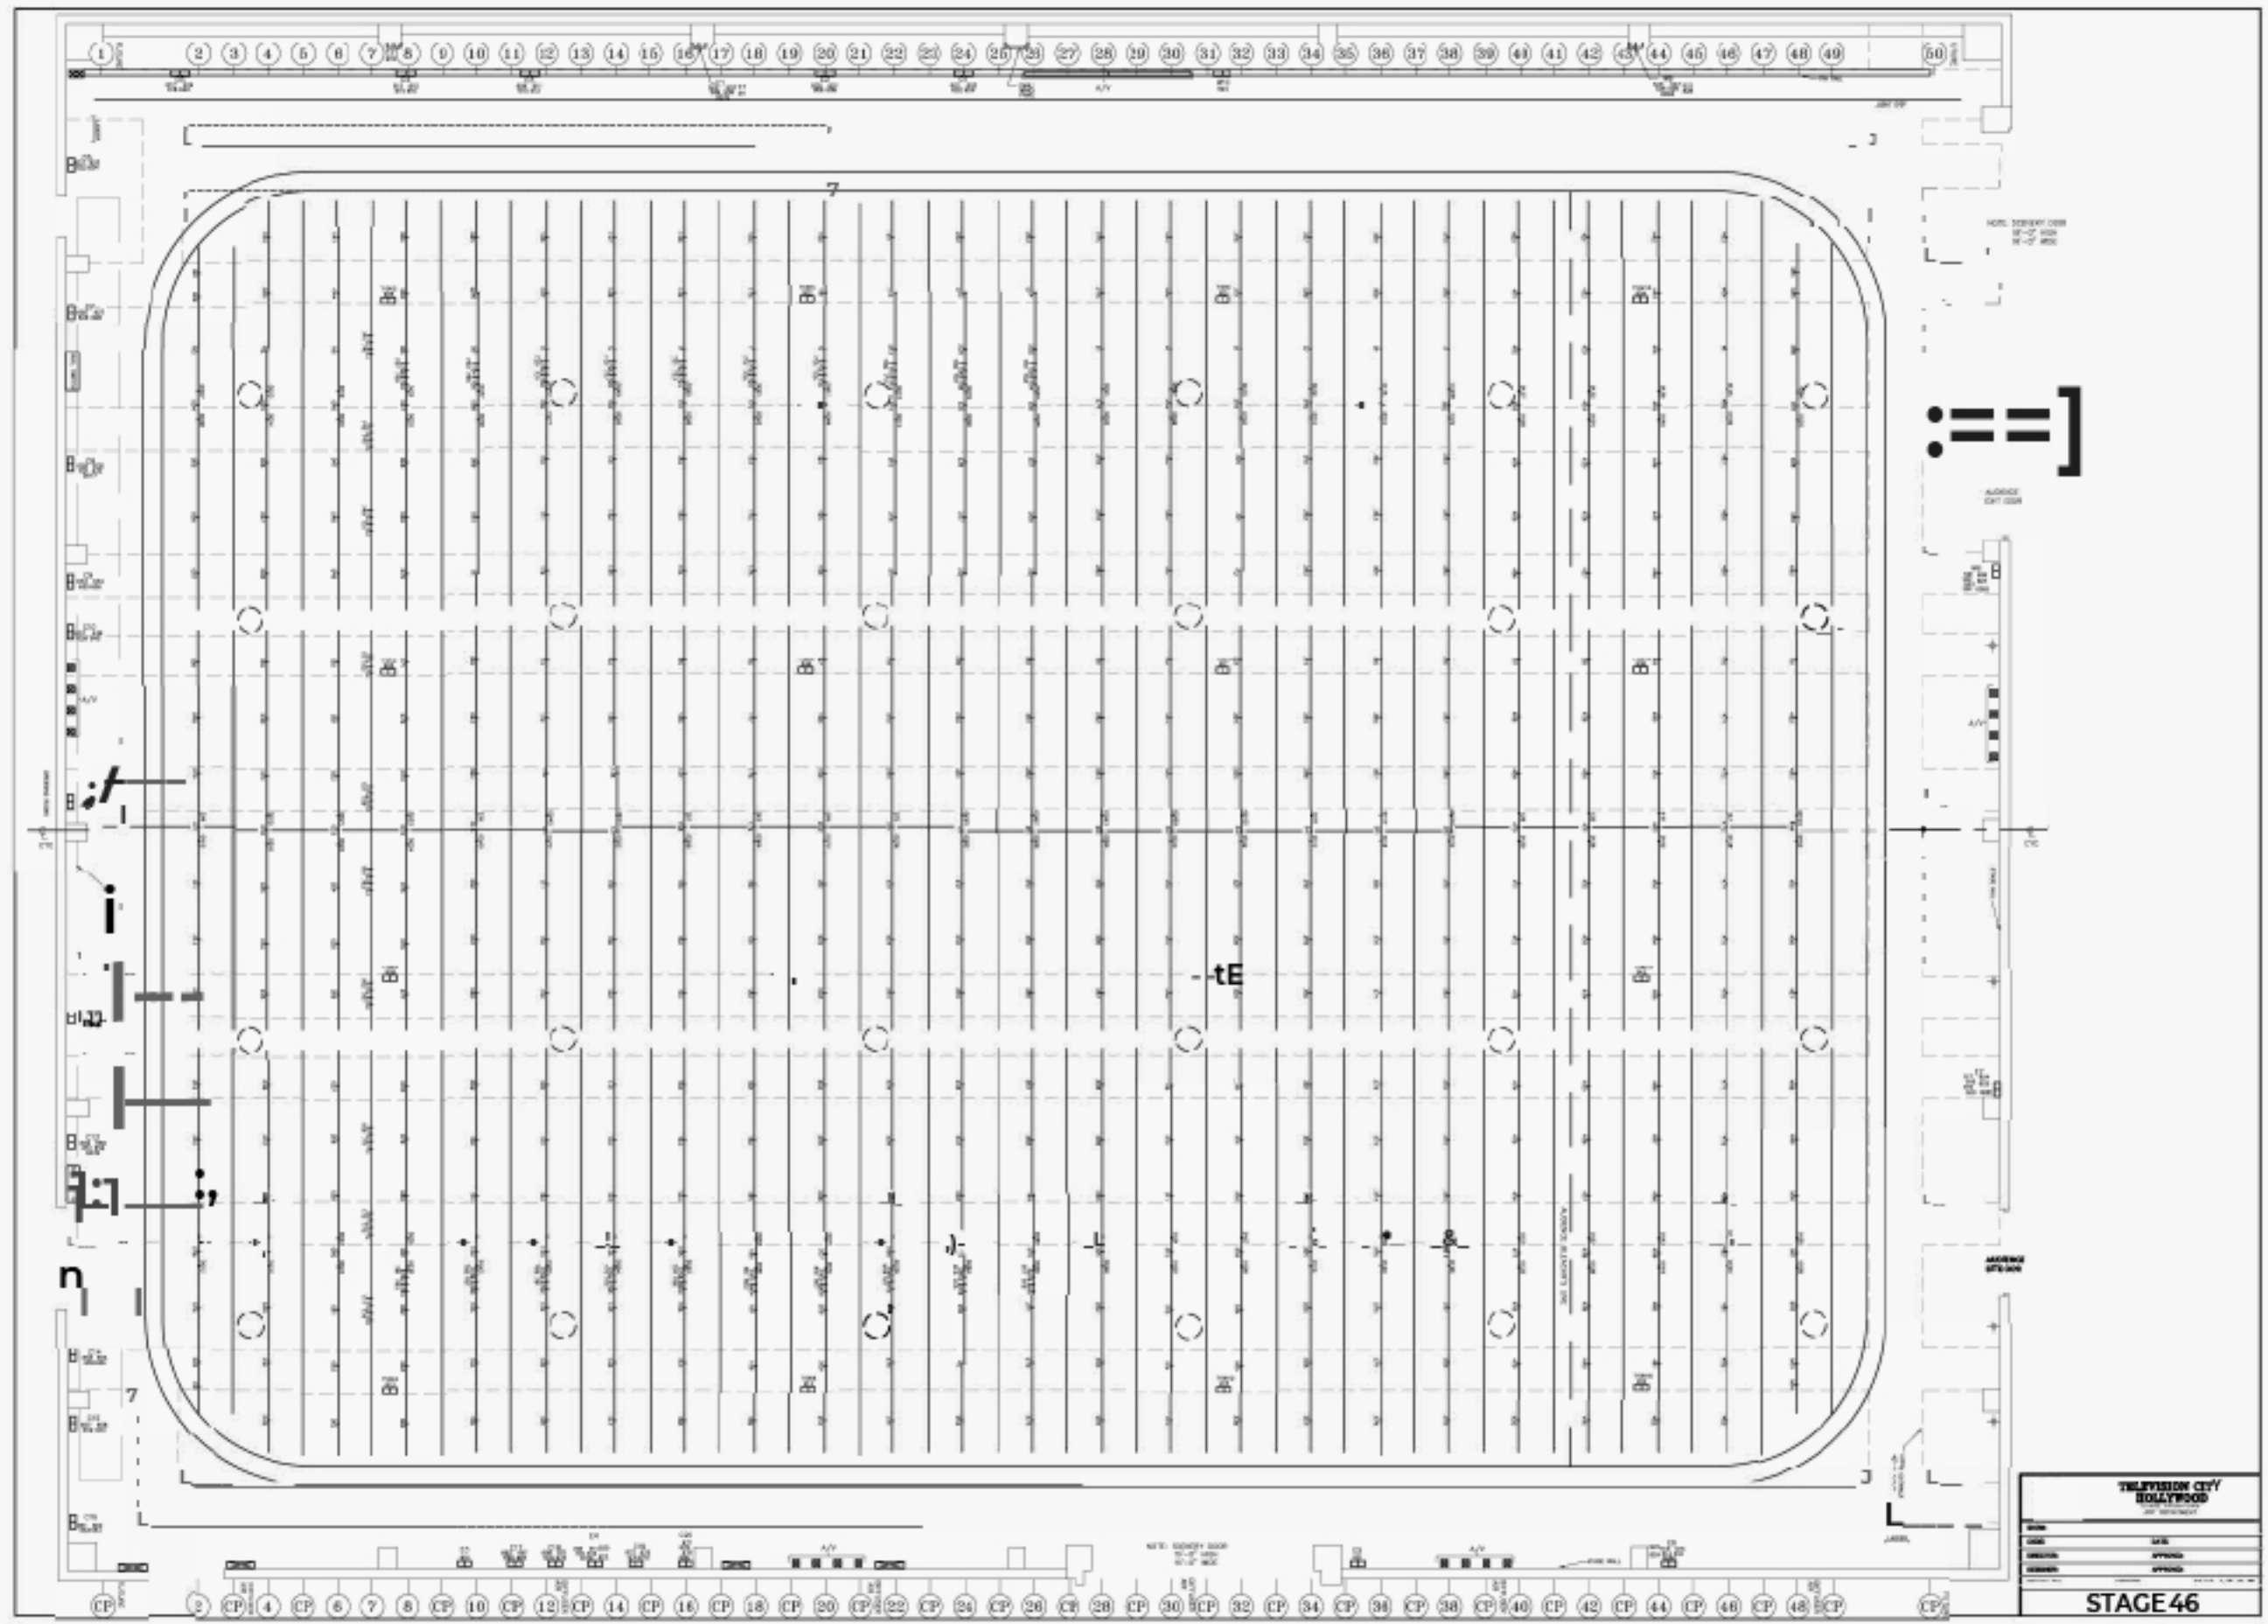

STAGE 31

STAGE 33

STAGE
36

STAGE 41

STAGE 43

STAGE
46

TELEVISION CITY HOLLYWOOD	
DATE	01/15/2014
SCALE	1/8" = 1'-0"
PROJECT	STAGE 46
DESIGNER	TELEVISION CITY HOLLYWOOD
STAGE 46	

STAGE
56

TELEVISIONITY HOLLYWOOD	
DATE	11/11/11
DESIGNER	JOHN J. MURPHY
CLIENT	TELEVISIONITY
PROJECT	STAGE 56
STAGE 56	