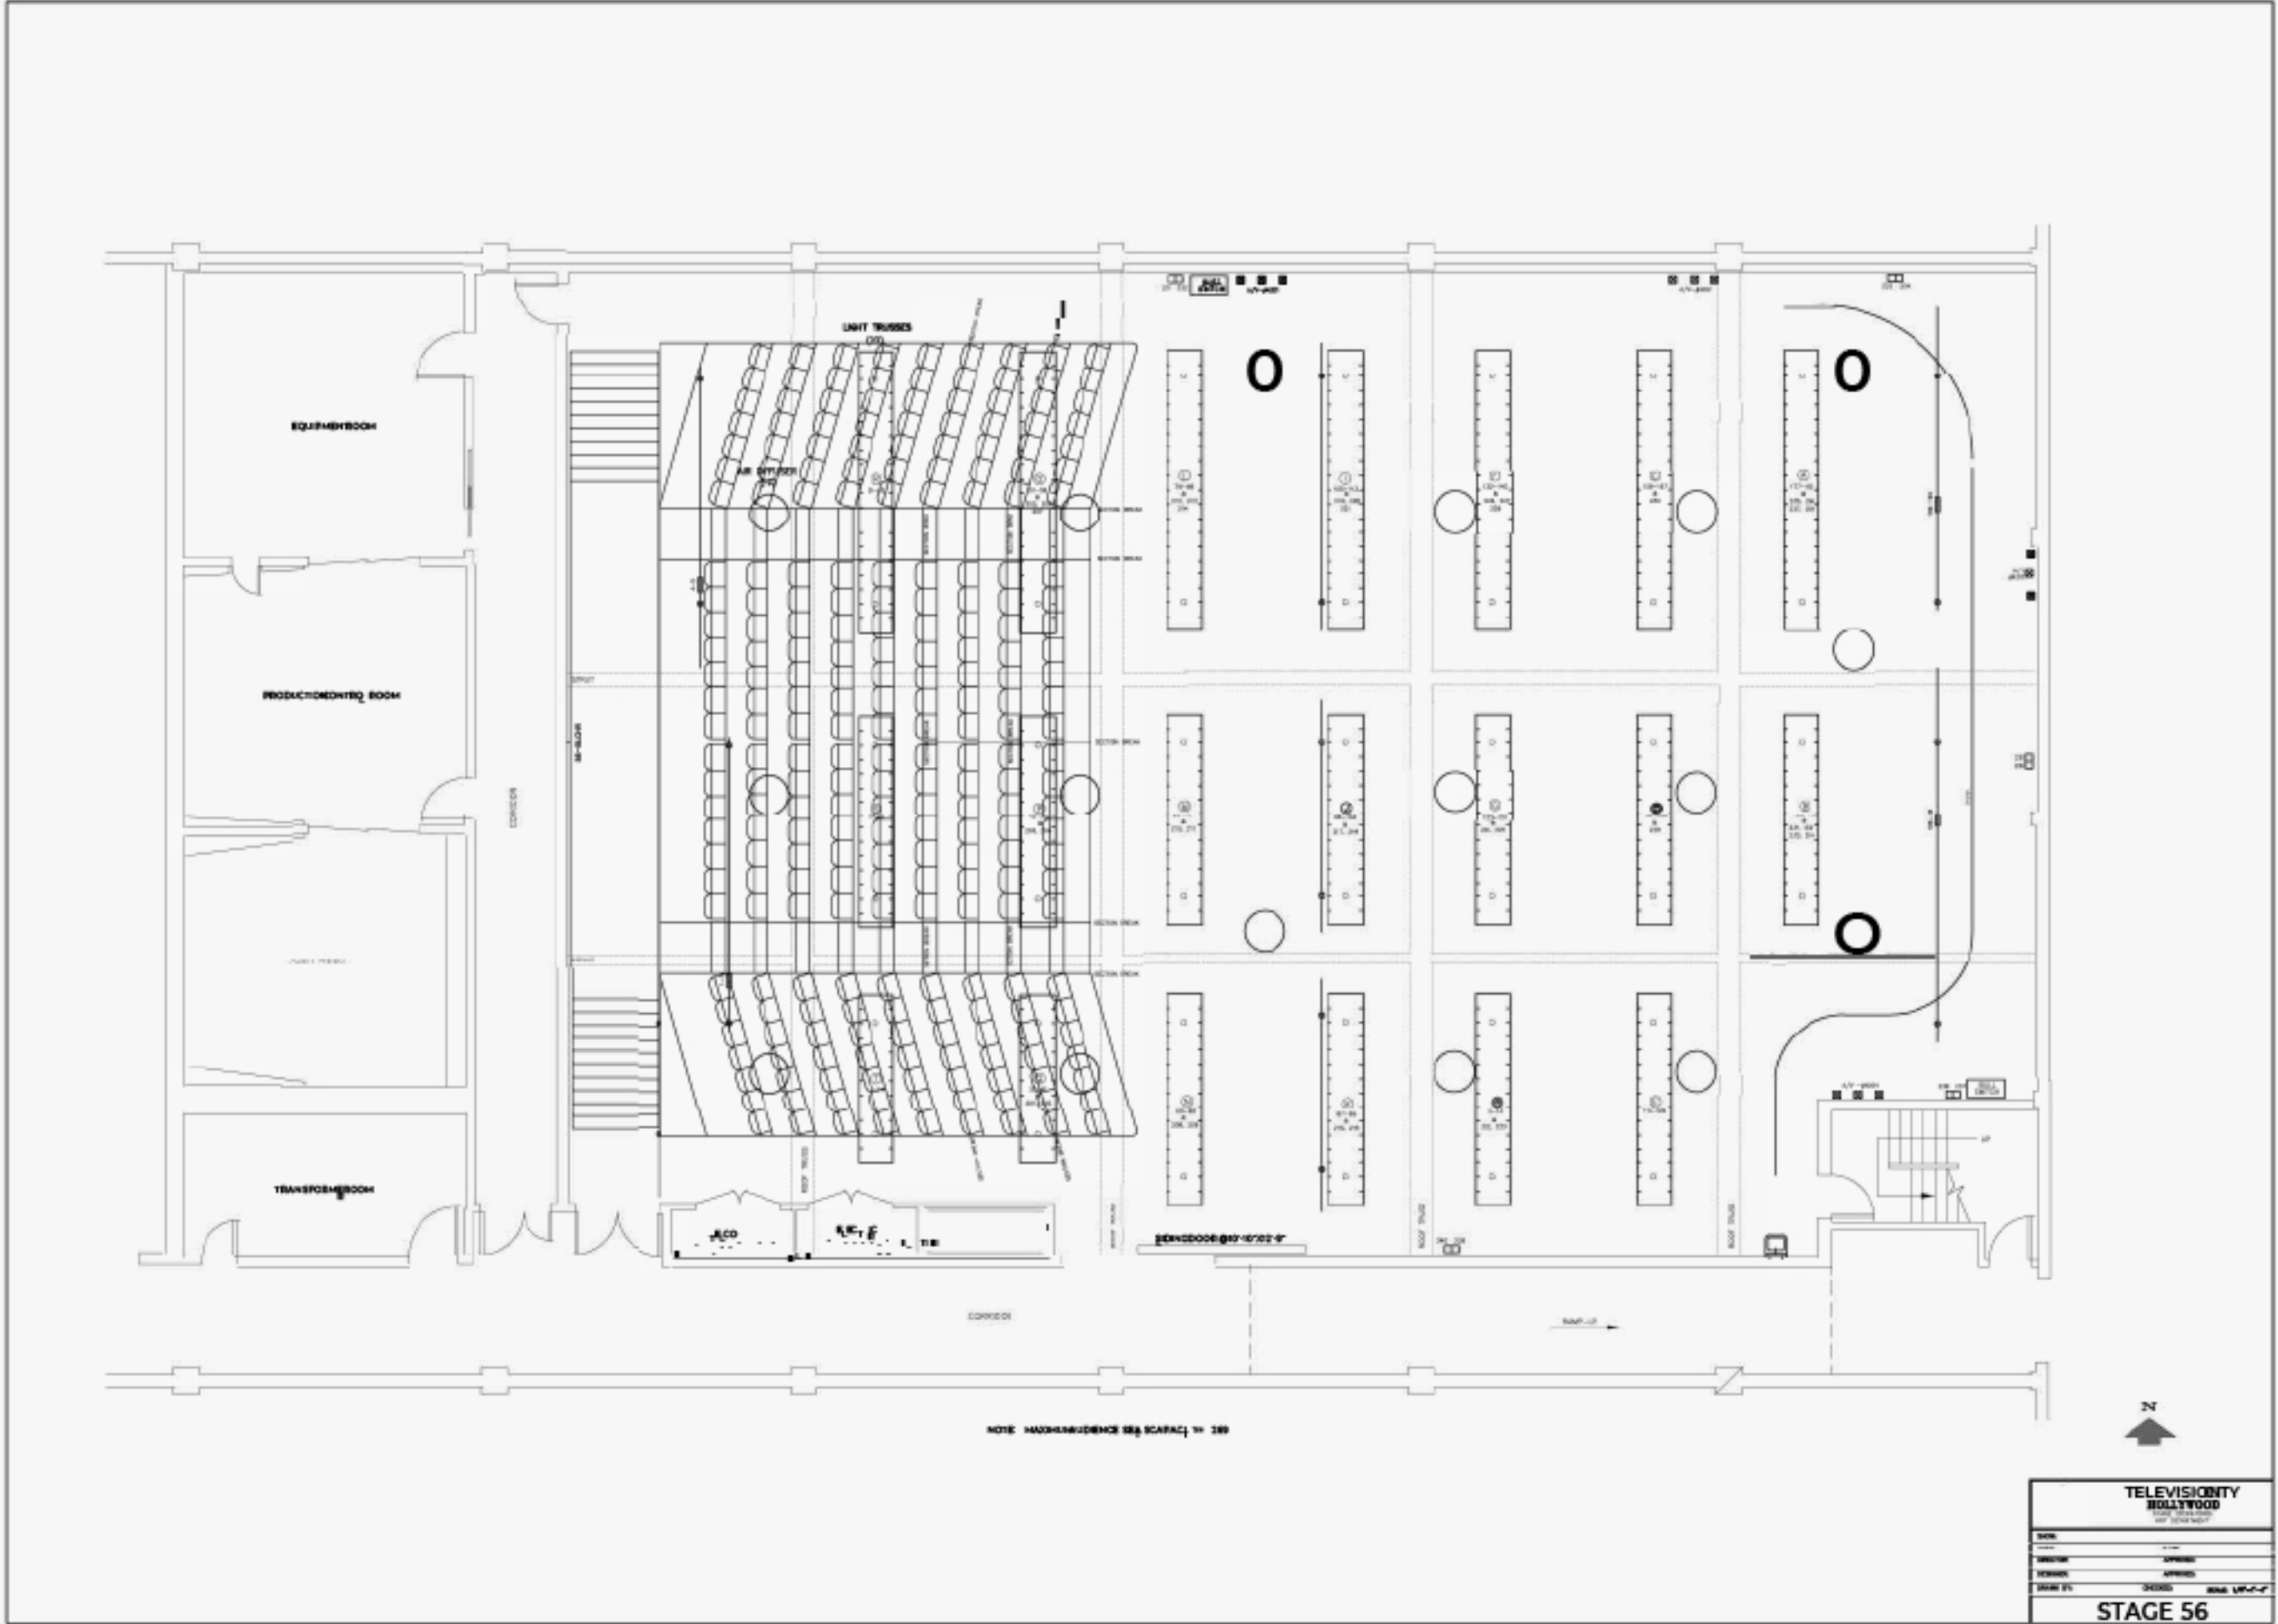

STAGE 31

STAGE 33

STAGE
36

STAGE 41

STAGE 43

STAGE
46

TELEVISION CITY HOLLYWOOD	
DATE	01/15/2014
SCALE	1/8" = 1'-0"
PROJECT	STAGE 46
DESIGNER	TELEVISION CITY HOLLYWOOD
STAGE 46	

STAGE
56

TELEVISIONITY HOLLYWOOD	
DATE	11/11/11
DESIGNER	JOHN J. MURPHY
CLIENT	TELEVISIONITY
PROJECT	STAGE 56
STAGE 56	