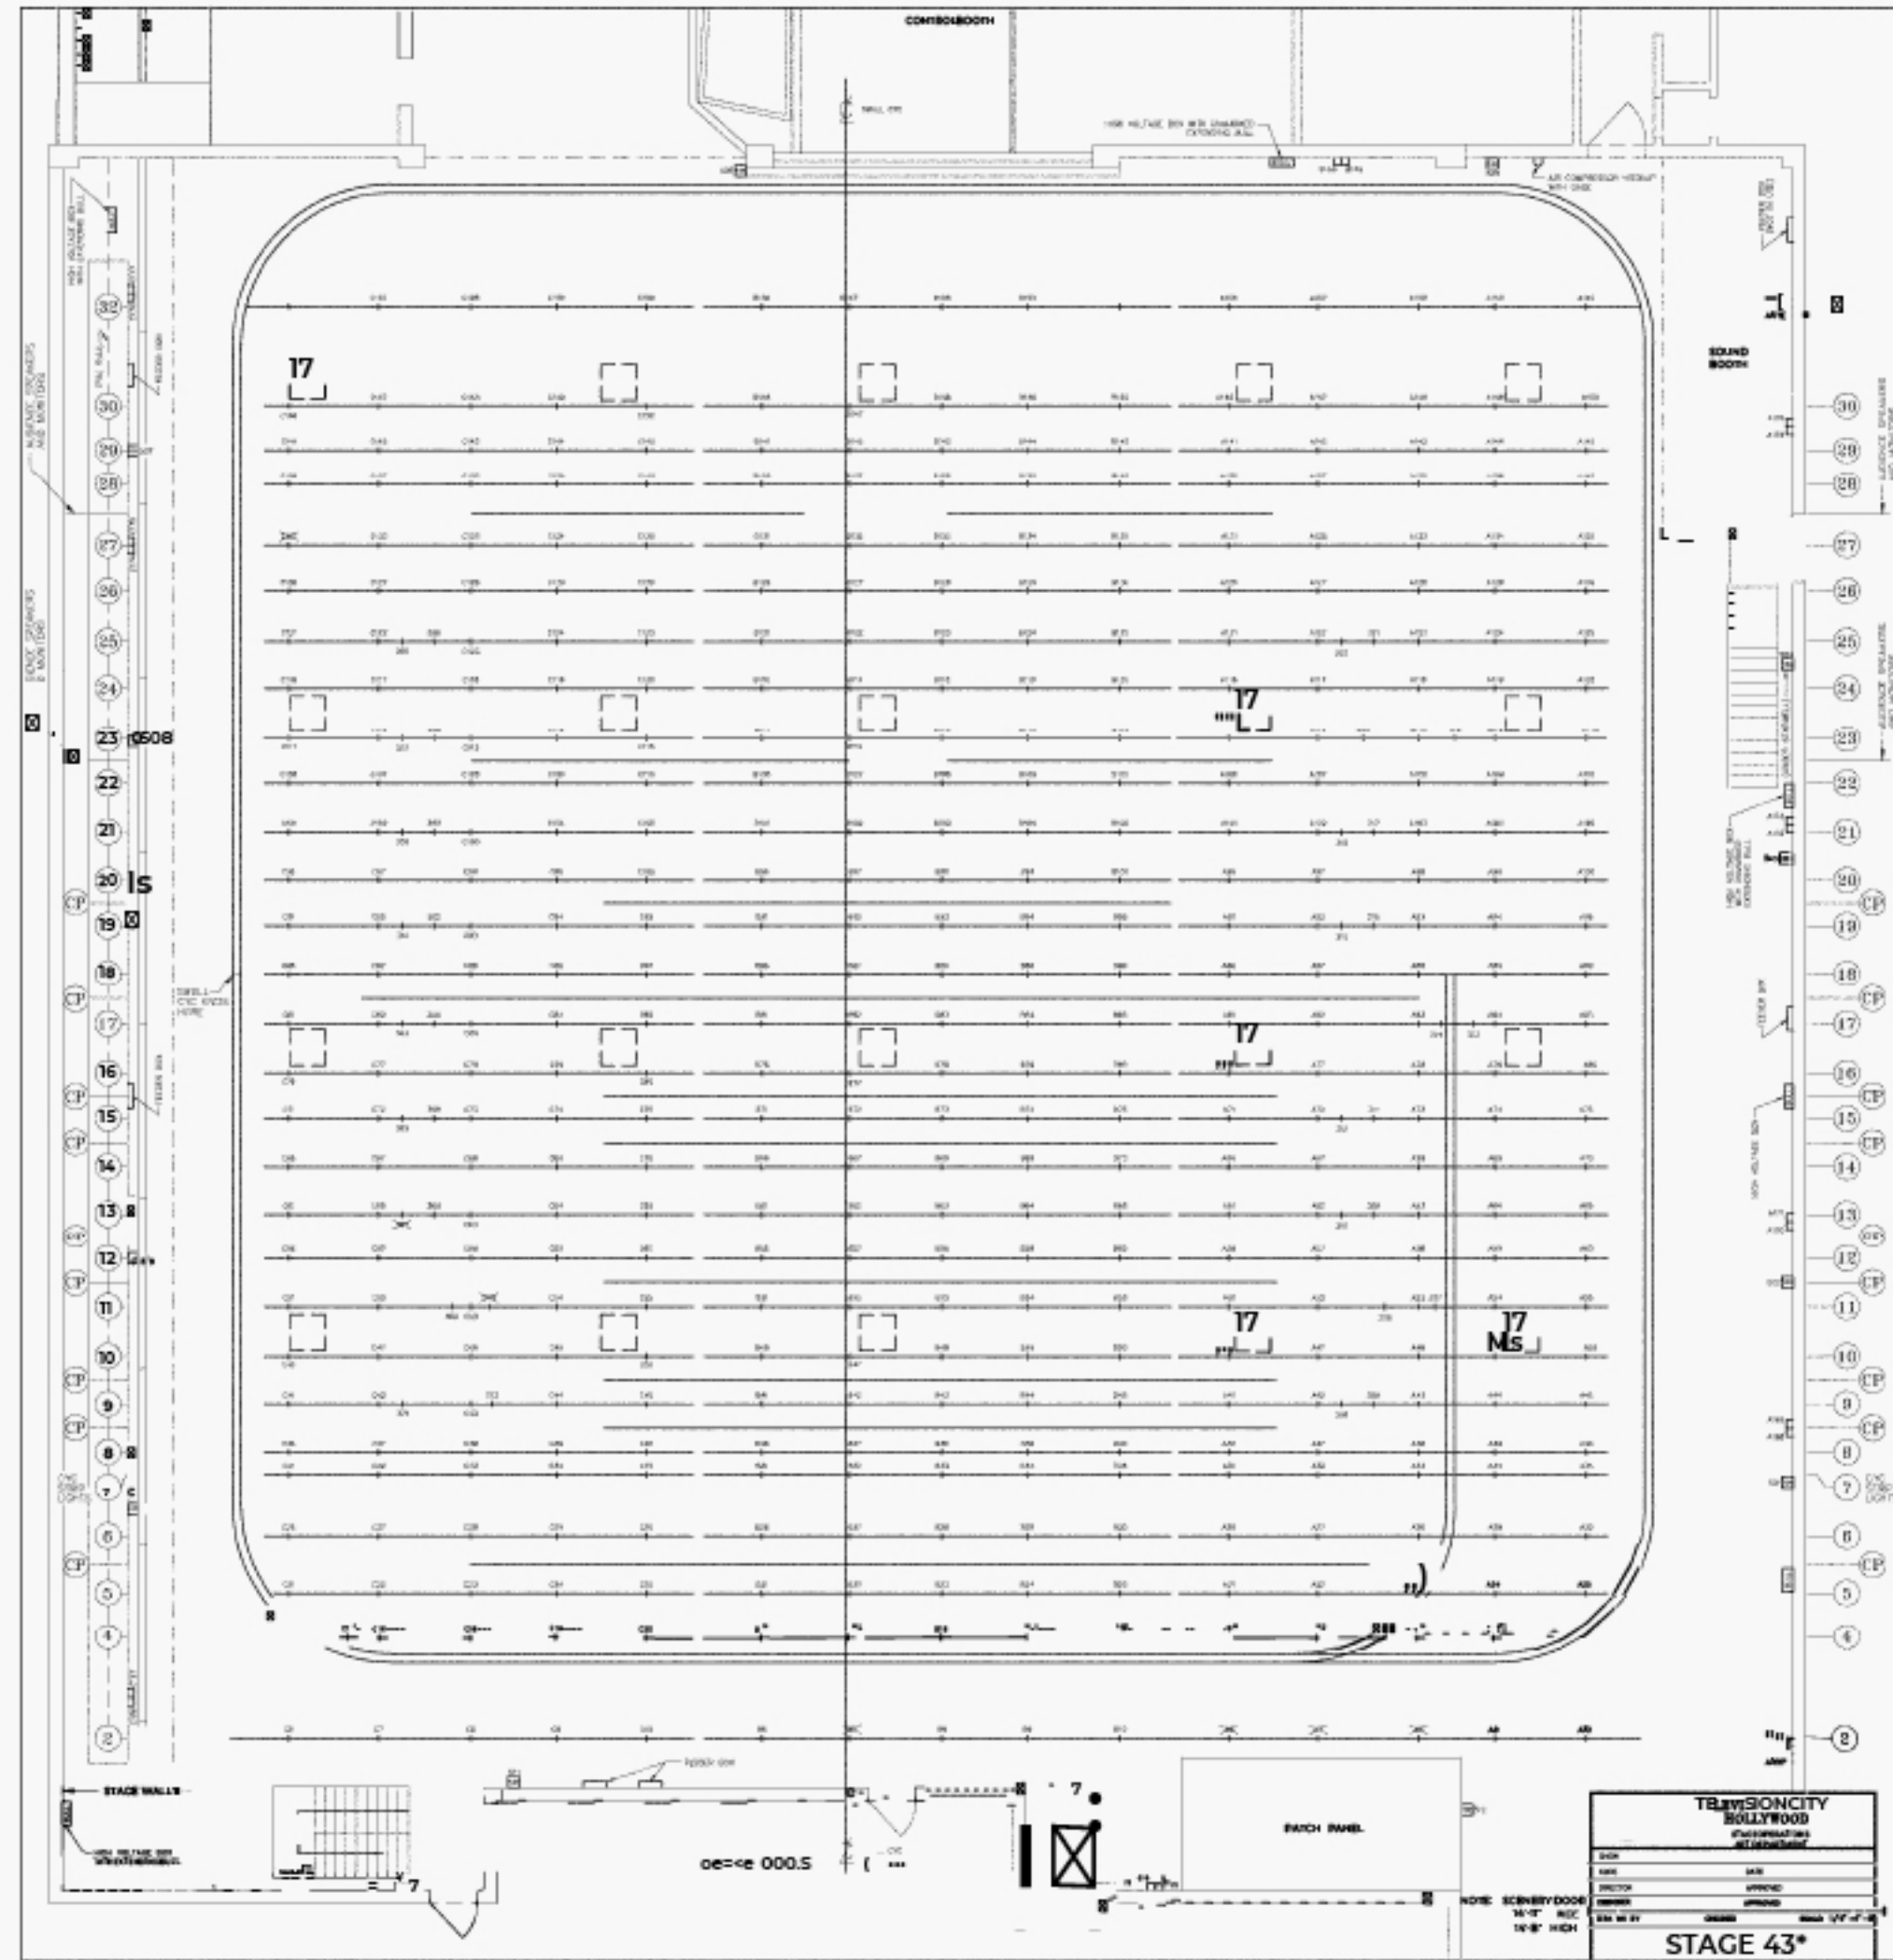

STAGE 31

STAGE 33

STAGE
36

STAGE 41

STAGE 43

STAGE
46

TELEVISION CITY HOLLYWOOD	
DATE	01/15/2014
SCALE	1/8" = 1'-0"
PROJECT	STAGE 46
DESIGNER	TELEVISION CITY HOLLYWOOD
STAGE 46	

STAGE
56

TELEVISIONITY HOLLYWOOD	
DATE	11/11/11
DESIGNER	JOHN J. MURPHY
CLIENT	TELEVISIONITY
PROJECT	STAGE 56
STAGE 56	