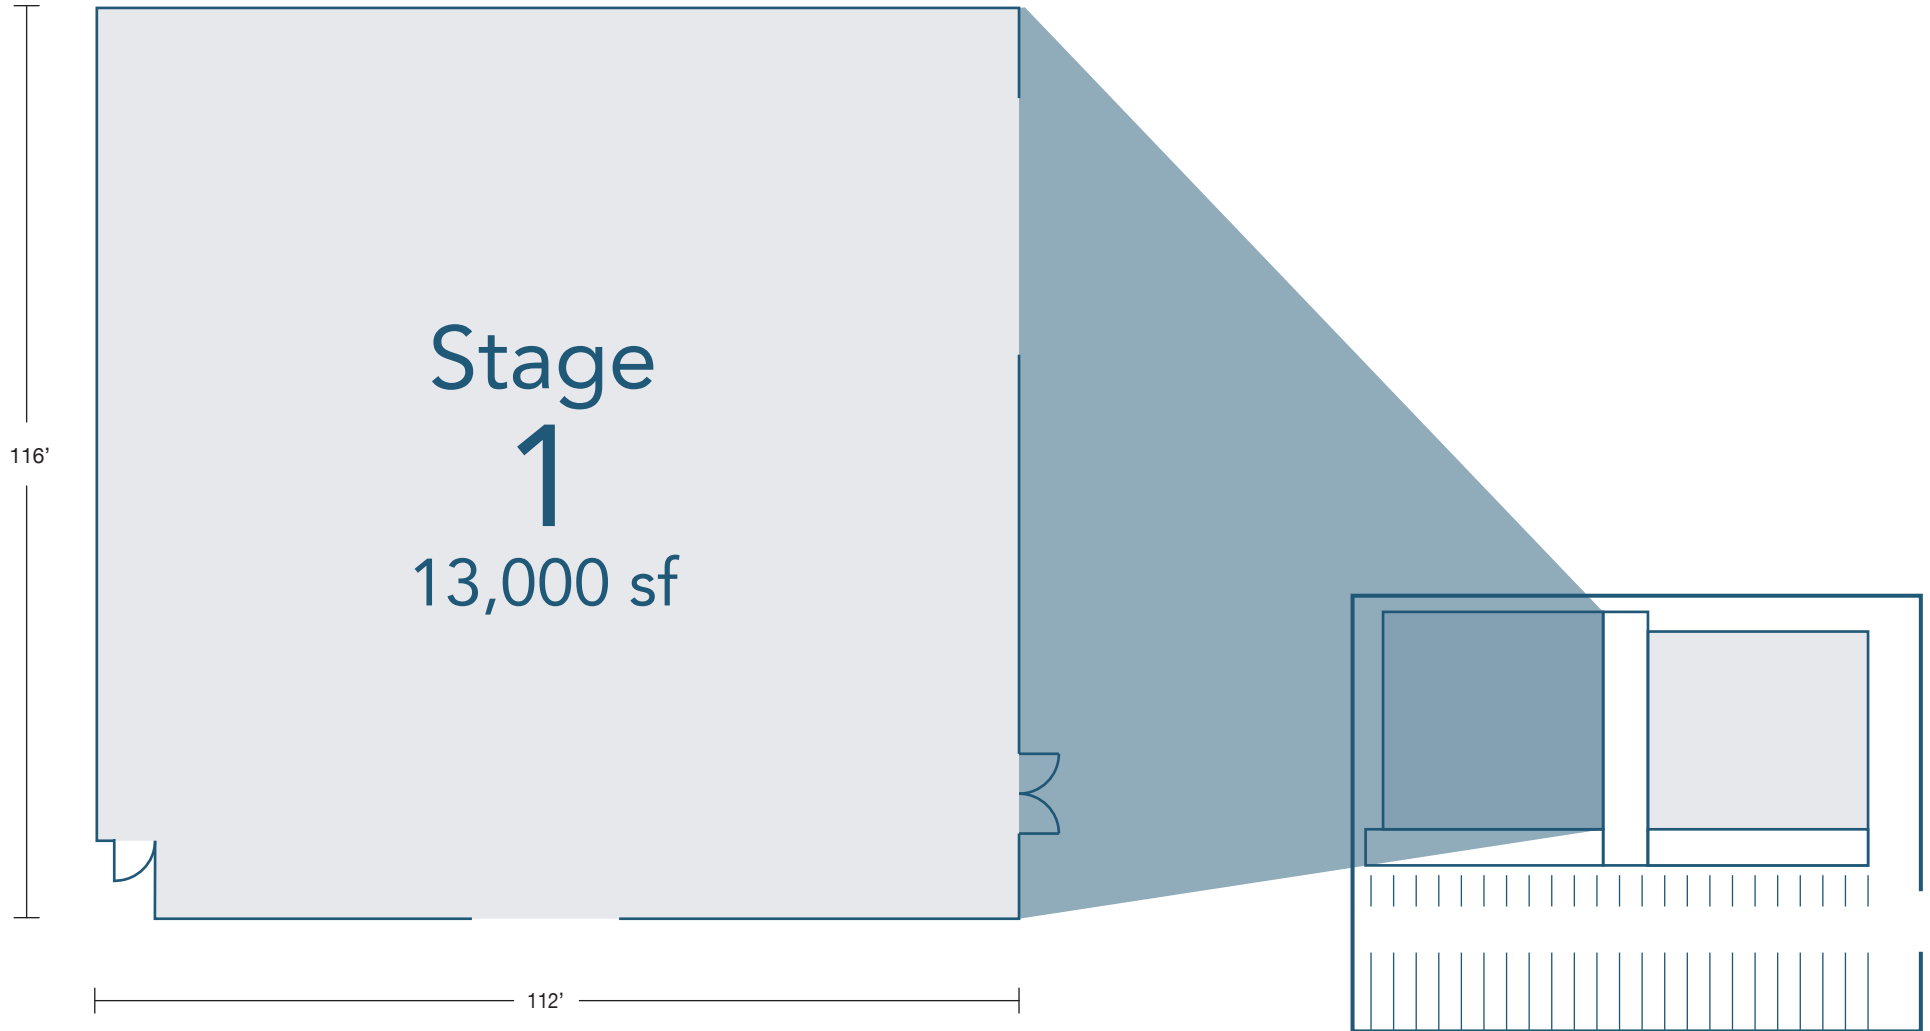

RALEIGH STUDIOS

Raleigh Studios Saticoy

5300 Melrose Avenue
Hollywood, CA
raleighstudios.com
888.960.FILM

SATICOY sound stage 1	STAGE	SQ. FT.	DIMENSIONS	HEIGHT Ft	FLOOR	DOOR (W x H)	POWER	AC
	1	13,000	116' x 112'	35'	Raised Wood Floor	19' 7" x 14' 6"	16,800 amps	60 tons

SATICOY sound stage 2	STAGE	SQ. FT.	DIMENSIONS	HEIGHT Ft	FLOOR	DOOR (W x H)	POWER	AC
	2	11,000	105' x 105'	39'	Raised Wood Floor	19' x 14'	21,600 amps	130 tons

While the information contained herein is believed to be accurate it is not guaranteed. 1433-19-2