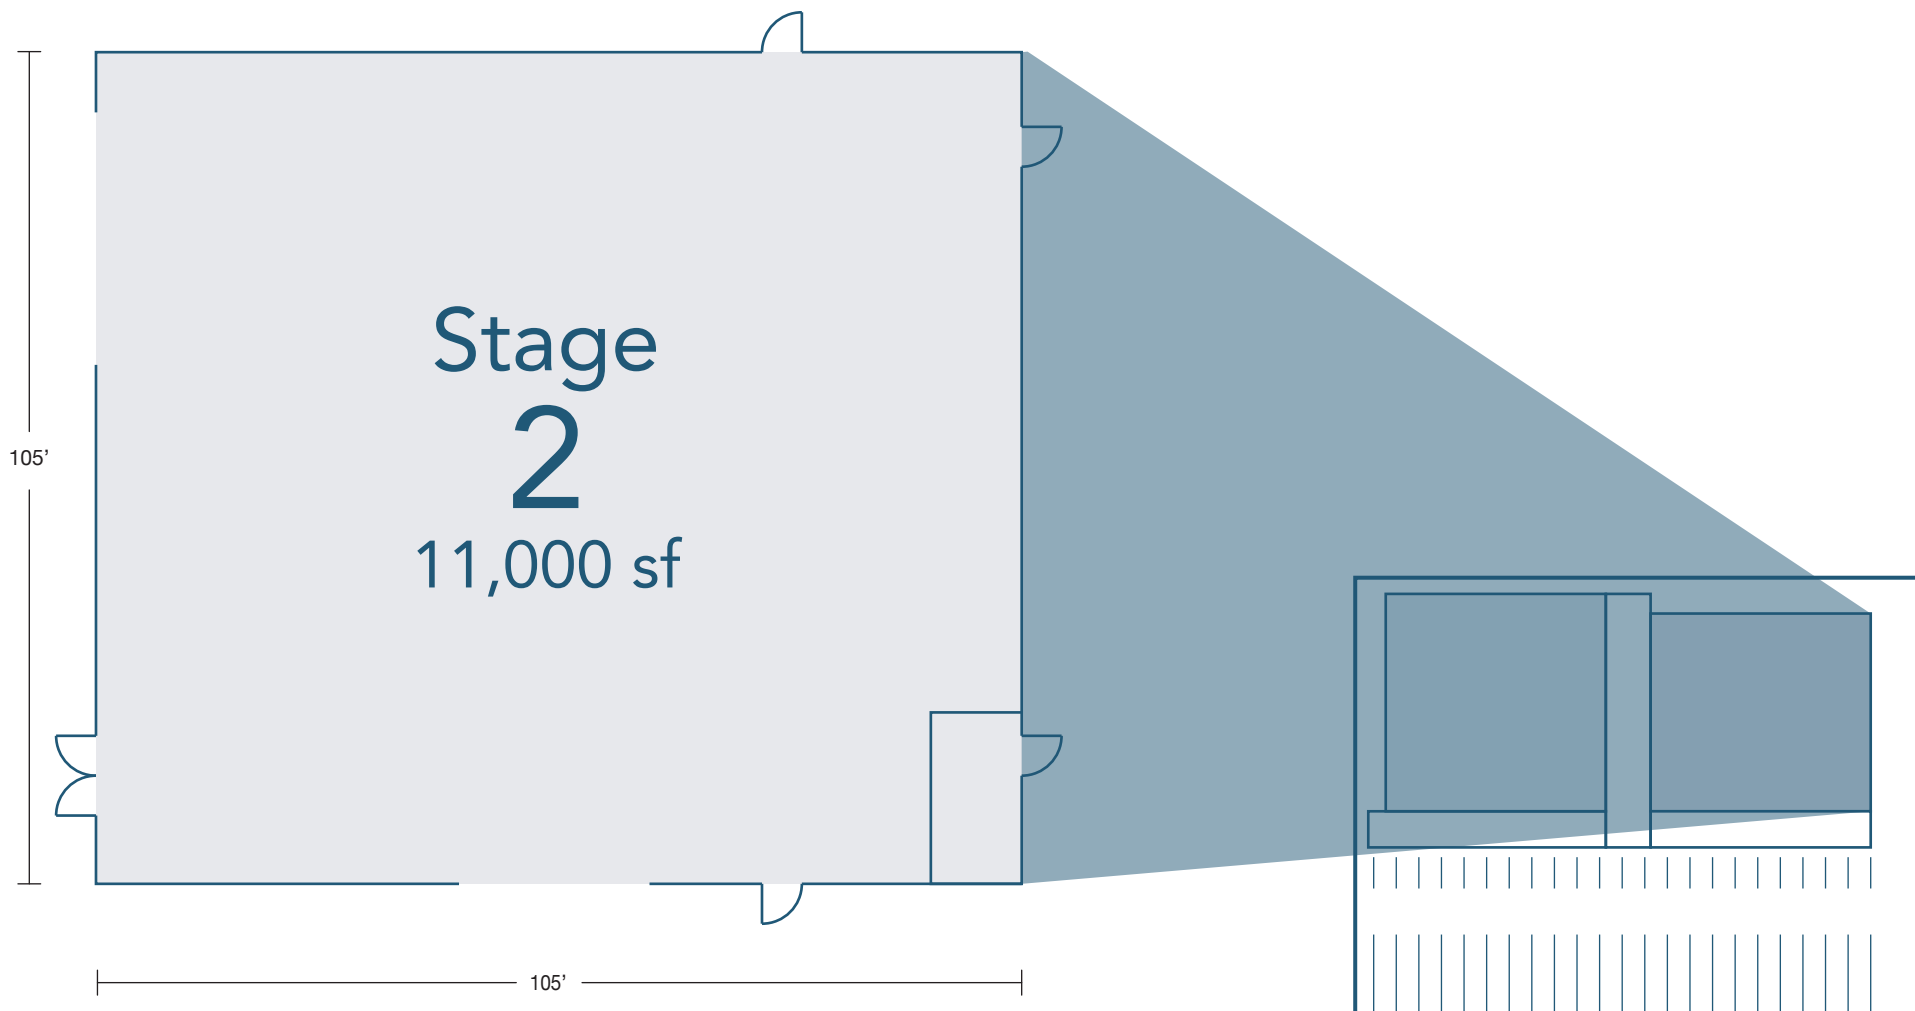

RALEIGH STUDIOS

Raleigh Studios Saticoy

5300 Melrose Avenue
Hollywood, CA
raleighstudios.com
888.960.FILM

SATICOY sound stage 1	STAGE	SQ. FT.	DIMENSIONS	HEIGHT Ft	FLOOR	DOOR (W x H)	POWER	AC
	1	13,000	116' x 112'	35'	Raised Wood Floor	19' 7" x 14' 6"	16,800 amps	60 tons

SATICOY sound stage 2	STAGE	SQ. FT.	DIMENSIONS	HEIGHT Ft	FLOOR	DOOR (W x H)	POWER	AC
	2	11,000	105' x 105'	39'	Raised Wood Floor	19' x 14'	21,600 amps	130 tons

While the information contained herein is believed to be accurate it is not guaranteed. 1433-19-2